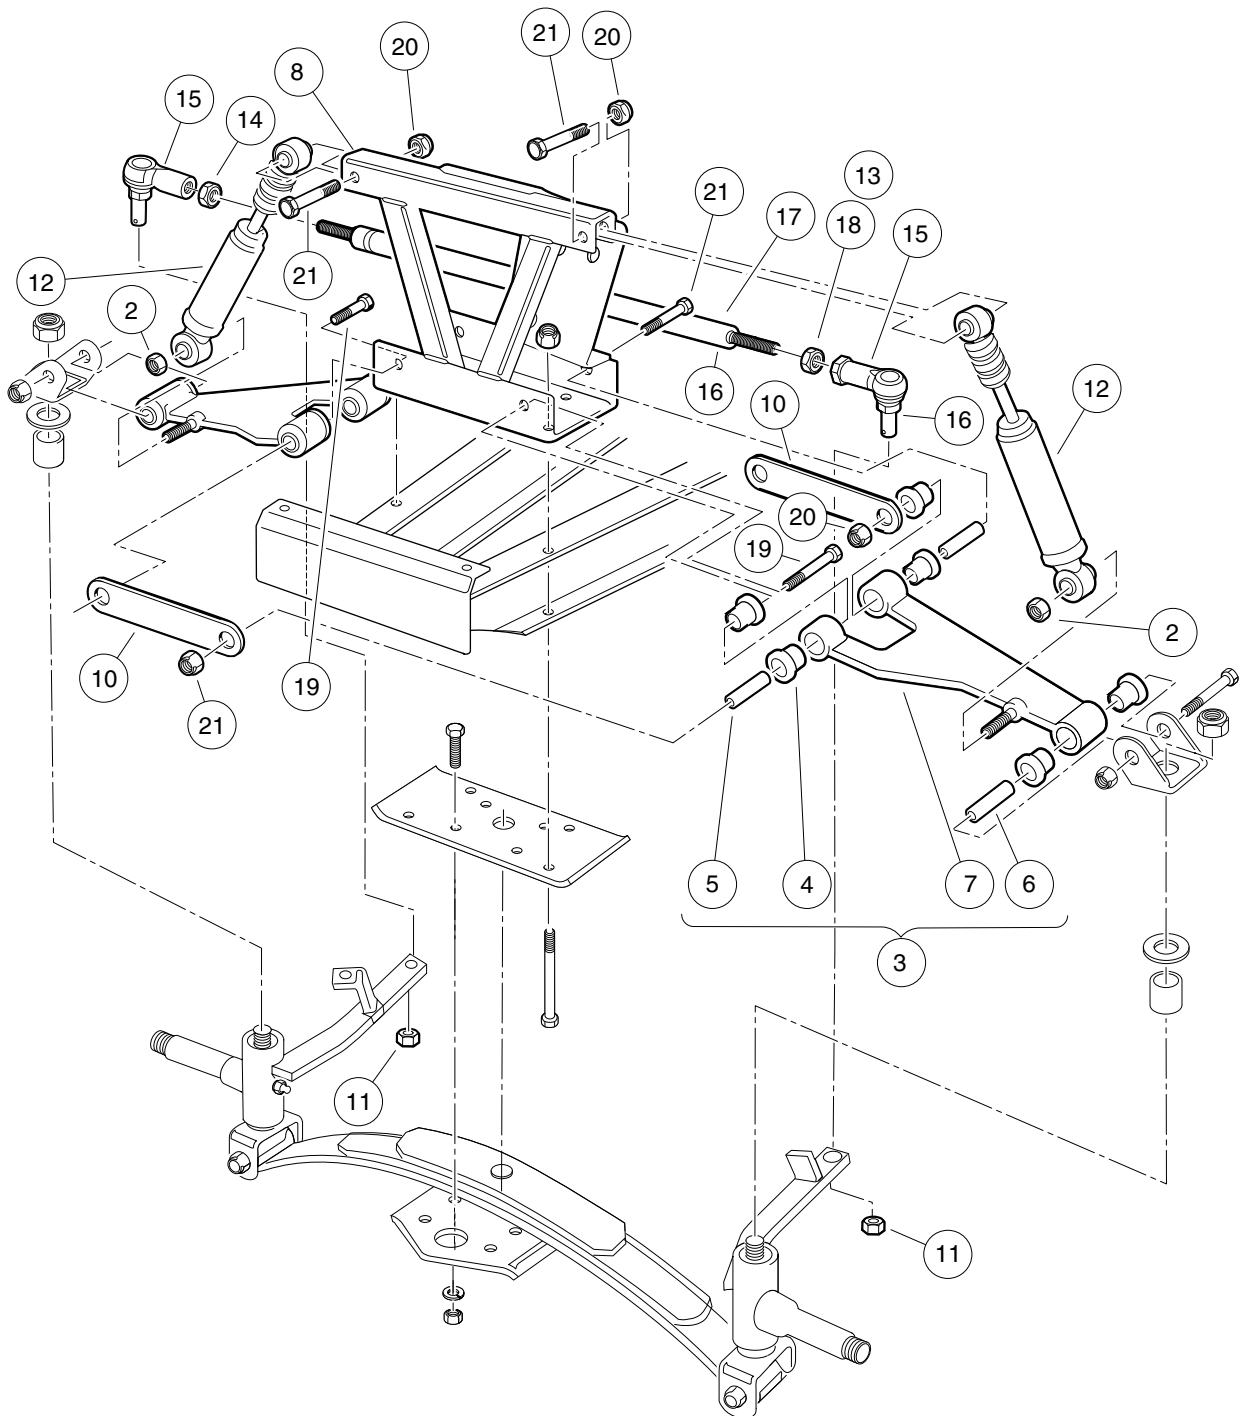

5
G
E

000312-002

FRONT SUSPENSION, UPPER

ITEM	PART NO.	DESCRIPTION	QTY
		1 2 3 4	
1	N/A	Sub, Fr Susp. -1 Lf-2wb Golf (includes items 2 through 21)	A/R
2	1010138	Locknut, 3/8-16 Dimpled	2
3	1016353	Sub-Assembly, Delta A-Plate (includes items 4 through 7)	2
4	1016346	Bushing, Urethane	6
5	1016349	Sleeve, Delta Inner	2
6	1016350	Sleeve, Delta Outer	1
7	N/A	Delta A-Plate	1
8	1016385	Delta Shock and Gear Support Assembly	1
9	1016387	Screw, 3/8-16 X 2.75 Hx Hd Cap	2
10	1017266	A-Plate Strap	2
11	102289201	Nut - Hex Locking, M12 X 1.25	3
12	103351001	Shock Absorber, Front, Common	2
13	N/A	Asm, Tie Rod (includes items 14 through 18)	1
14	1013042	Nut, 12mm Hex	1
15	102022601	End, Tie Rod M12 X 1.25 Rh	1
16	102022602	End, Tie Rod, M12 X 1.25, Lh	1
17	103354701	Rod, Tie, Male Thd	1
18	103653501	Nut, Jam, M12-1.25, Lh	1
19	2402	Screw, 3/8-16 X 2.25 Hx Hd Cap	4
20	8754	Locknut, 3/8-16 Hex	13
21	8861	Bolt, 3/8-16 X 1.75 Hex	2