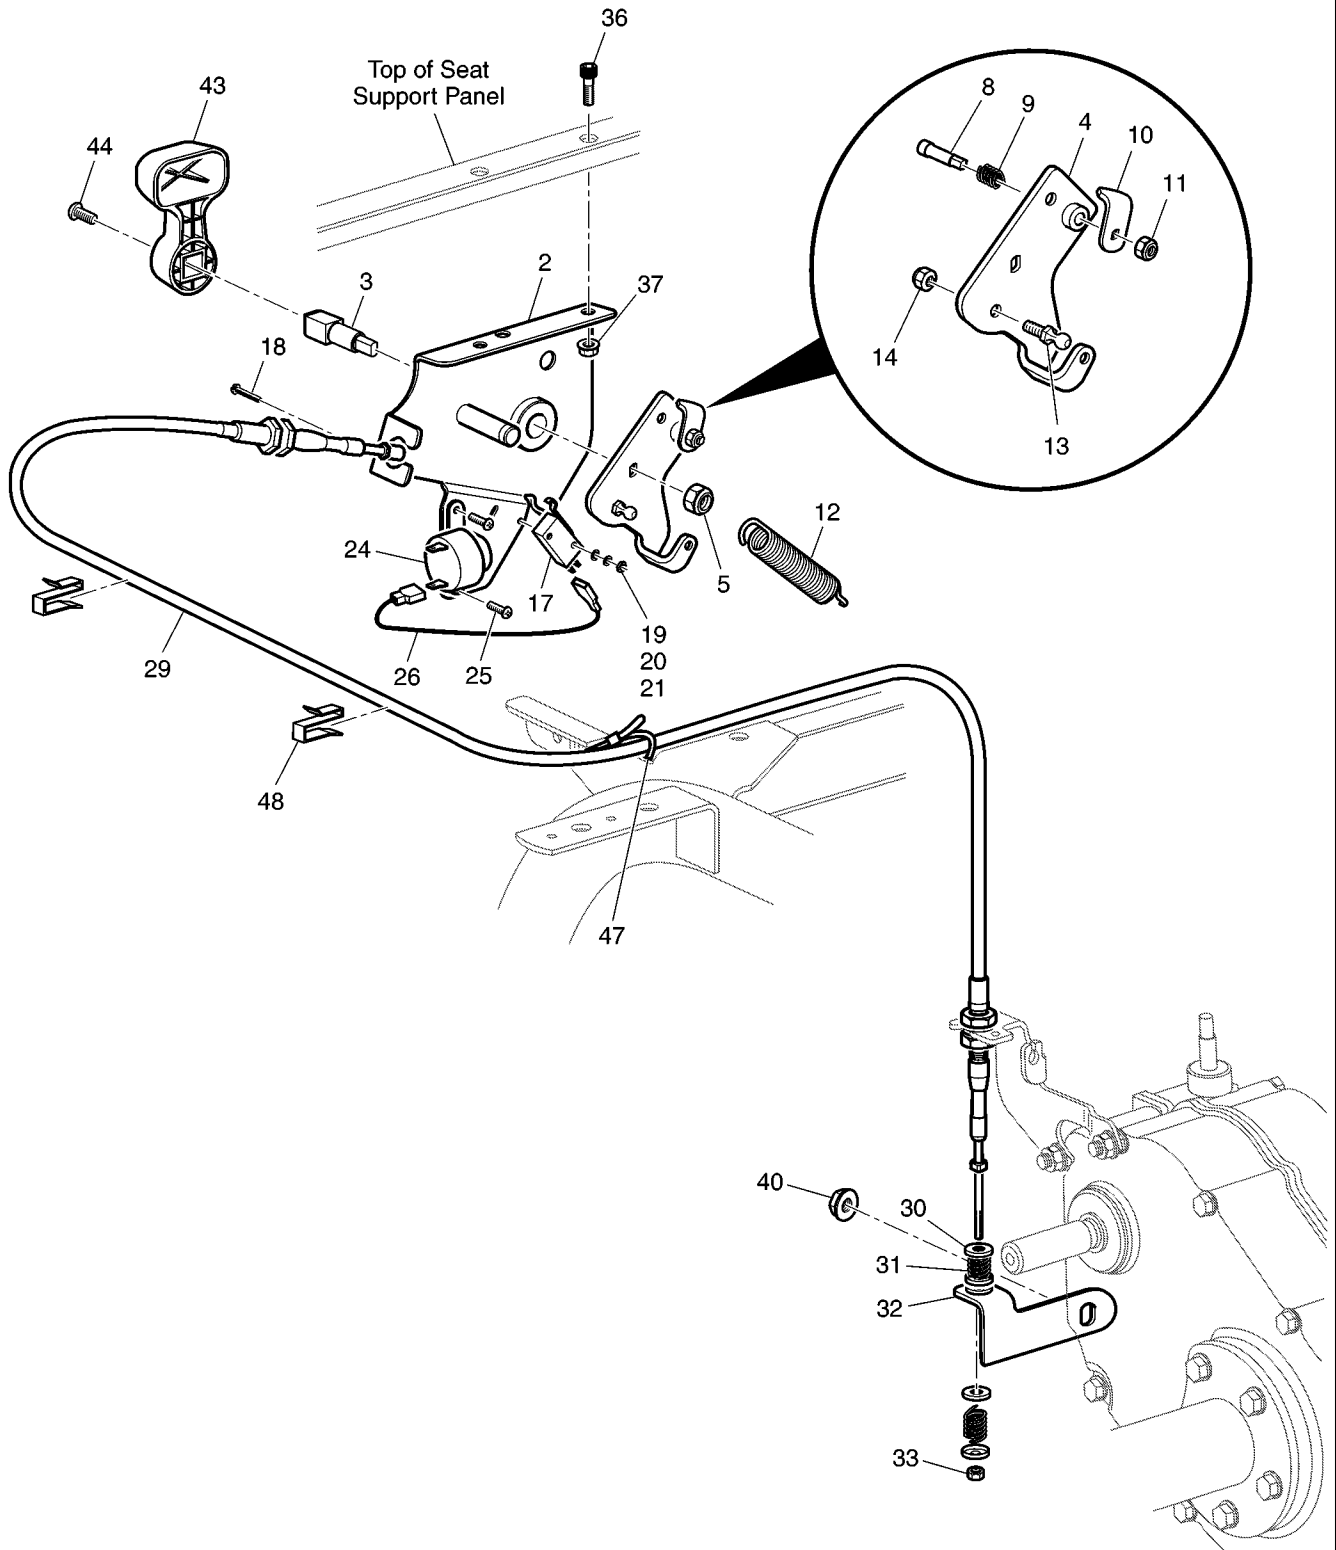

1 - Includes Items 2 - 33

When ordering parts, please specify the model and serial number of the product.

* Indicates a component that is not available as an individual part.

G** Indicates consult Customer Service Department for additional information.

ITEM	PART NO.	1	2	3	4	5	DESCRIPTION	QTY.
1	72721-G01						DIRECTION SELECTOR ASSEMBLY (INCLUDES ITEMS 2 - 33)	1
2	74456-G01						DIRECTION SELECTOR BRACKET WITH BUSHING.....	1
3	70233-G01						DIRECTION SELECTOR SHAFT	1
4	72738-G01						DIRECTION SELECTOR CAM	1
5	14390-G1						LOCK NUT, 3/8 - 24.....	1
6								
7								
8	72724-G01						NEUTRAL LOCK PIN.....	1
9	72733-G01						COMPRESSION SPRING, 3/8" X 5/8" LG.....	1
10	72729-G01						NEUTRAL LOCK BRACKET	1
11	00734-G2						LOCK NUT, 1/4 - 28.....	1
12	28574-G01						EXTENSION SPRING.....	1
13	72732-G01						BALL STUD.....	1
14	00734-G5						LOCK NUT, #10 - 32.....	1
15								
16								
17	72736-G01						MICRO SWITCH	1
18	01062-G01						SCREW, #4 - 40 X 1" LG.....	2
19	00559-G1						WASHER, #4.....	2
20	00565-G1						LOCK WASHER, #4.....	2
21	00526-G2						NUT, #4 - 40	2
22								
23								
24	73290-G03						REVERSE WARNING BUZZER.....	1
25	01063-G01						SCREW, #6 - 32 X 3/8" LG.....	2
26	25978-G345						18 GA WIRE (RED 7").....	1
27								
28								
29	72734-G01						PUSH / PULL SHIFTER CABLE.....	1
30	25727-G01						CUP WASHER	4

G** Indicates consult Customer Service Department for additional information.

ITEM	PART NO.	1 2 3 4 5	DESCRIPTION	QTY.
31	72735-G01		COMPRESSION SPRING, 19/32" X 1" LG	2
32	74455-G01		SHIFTER BRACKET WITH BUSHING.....	1
33	00734-G5		LOCK NUT, #10 - 32.....	1
34				
35				
36	70227-G01		SCREW, 1/4 - 20 X 7/8" LG	2
37	11027-G2		LOCK NUT, 1/4 - 20	2
38				
39				
40	26830-G01		LOCK NUT, M8 X 1.25 MM	1
41				
42				
43	71205-G01		DIRECTION SELECTOR HANDLE.....	1
44	00740-G4		SCREW, #10 - 32 X 1/2" LG (STAINLESS STEEL)	1
45				
46				
47	17618-G1		WIRE TIE	1
48	01072-G01		CABLE CLIP	2