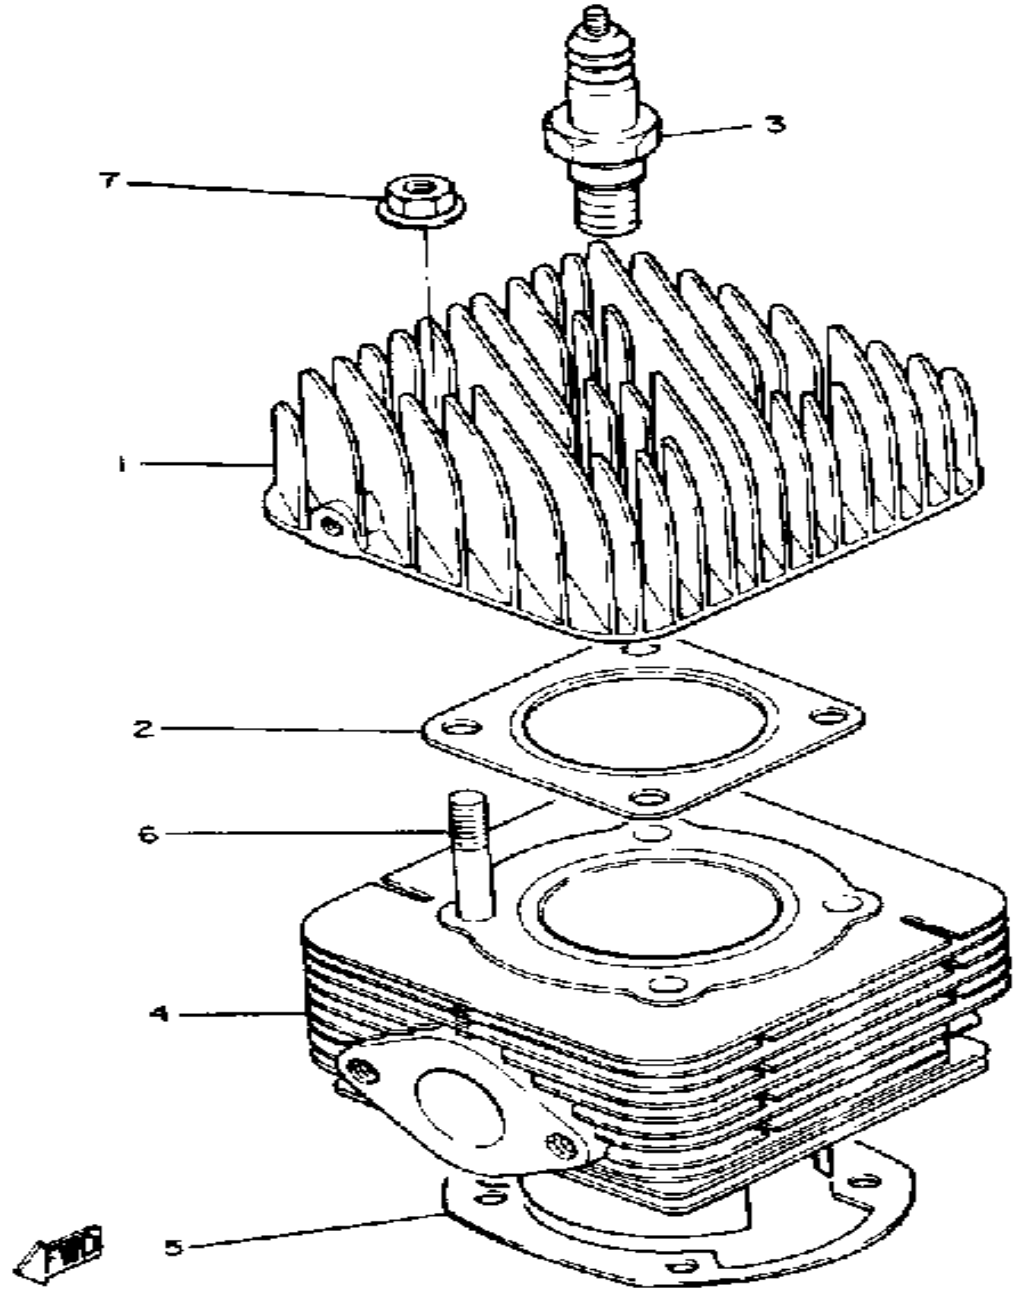

# CYLINDER HEAD-CYLINDER

Ref. No.	Part Number	Description	Qty	Remarks
1	J10-11111-00-00	HEAD, CYLINDER 1 .....	1	
2	J10-11181-00-00	GASKET, CYLINDER HEAD 1 .	1	
3	NGK-BP5HS-00-00	NGK BP5HS 10PK .....	1	LM
4	J10-11311-00-00	CYLINDER 1 .....	1	
5	881-11351-01-00	GASKET, CYLINDER .....	1	
6	90116-08254-00	BOLT, STUD .....	4	
7	90179-08270-00	NUT .....	4	
	95701-08500-00	NUT, FLANGE .....	4	