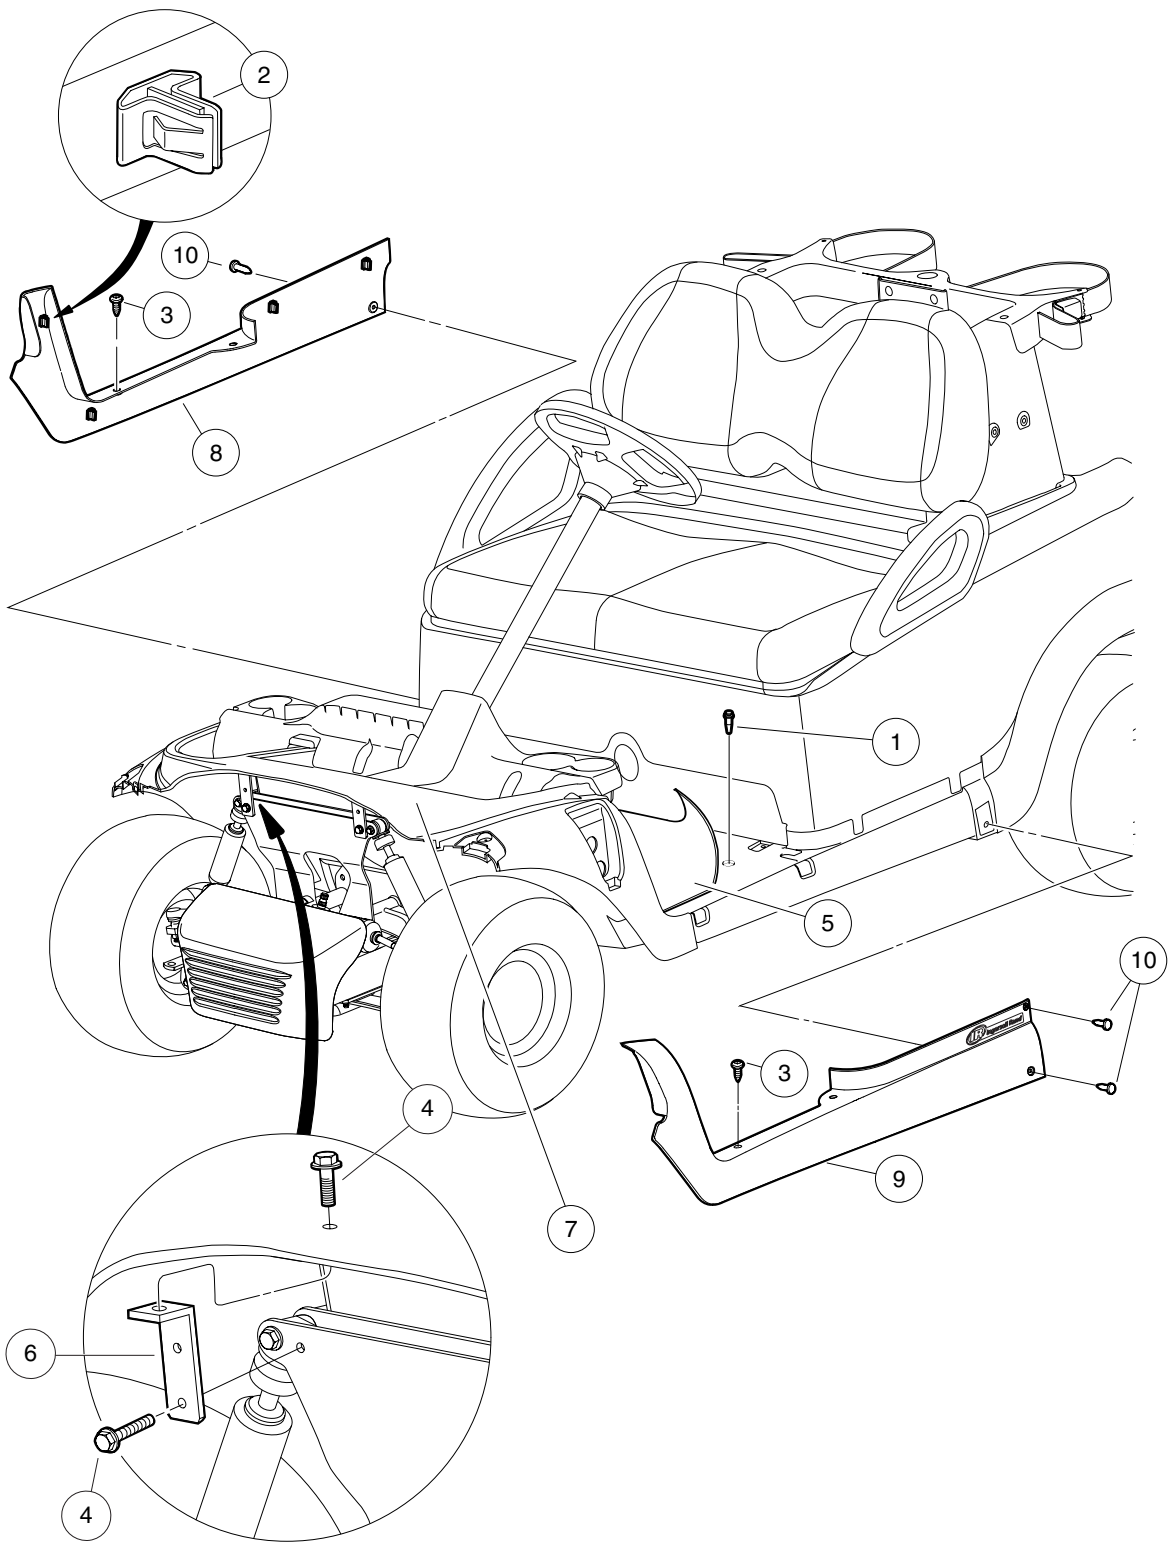

1
G
E

000497-005

FLOOR MAT, RETAINERS, AND FRONT UNDERBODY

ITEM	PART NO.	DESCRIPTION	QTY
		1 2 3 4	
1	102292356	Screw-1/4-20x56 Hwh Self Drill	3
2	102292701	Clip-body-trim	8
3	102298020	Screw, K80x20, Torx Pn Hd Pt	4
4	102298716	M8-1.25x16 Taptite	4
5	102504802	Floormat, Precedent	1
6	102521901	Bracket-clamshell	2
7	****	Asm-front Underbody, Black	1
8	103678001	Floormat Retainer Asm, Rh, Blk	1
9	103678101	Floormat Retainer Asm, Lh, Blk	1
10	103683001	Barrel Fastner, Blk, Firm	4
		**** Special order item available upon request.	

1
G
E