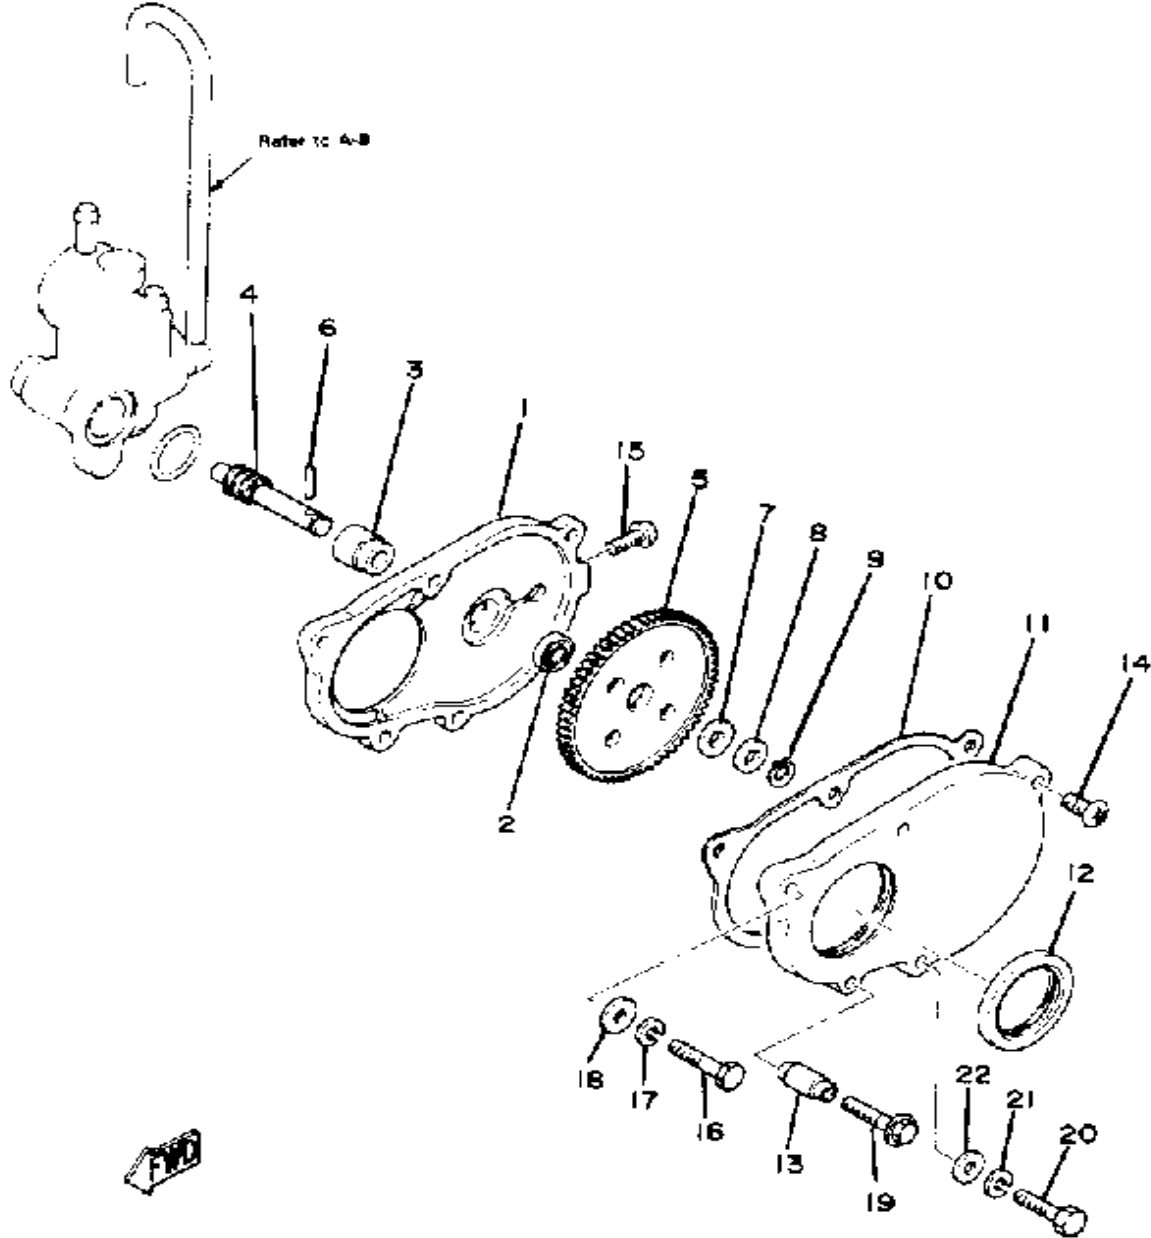

PUMP DRIVE GEAR

Ref. No.	Part Number	Description	Qty	Remarks
1	J10-15416-00-00	COVER, OIL PUMP	1	
2	93101-10090-00	OIL SEAL	1	
3	1E7-13176-00-00	METAL, WRM SHAF OTR	1	
4	J10-13175-00-00	SHAFT, WORM	1	
5	J10-13188-00-00	GEAR, DRIVE	1	
6	93603-22028-00	PIN, DOWEL	1	
7	90206-11016-00	WASHER, WAVE	1	
8	137-13148-00-00	PLATE, CAM THRUST	1	
9	99009-10400-00	CIRCLIP	1	
10	J10-15466-00-00	GASKET 2	1	
11	J10-15426-00-00	COVER, OIL PUMP R	1	
12	93112-53004-00	OIL SEAL, SR-TYPE	1	705~
13	91810-18025-00	PIN, DOWEL	2	
14	98580-06018-00	SCREW, PAN HEAD	1	
15	98580-06012-00	SCREW, PAN HEAD	1	
16	97313-08035-00	BOLT, HEXAGON	1	
17	92990-08100-00	WASHER	1	
18	92901-08600-00	WASHER	1	
19	95811-06035-00	BOLT, FLANGE	2	
20	97021-06030-00	BOLT	1	
21	92995-06100-00	WASHER, SPRING	1	
22	92901-06600-00	WASHER	1	