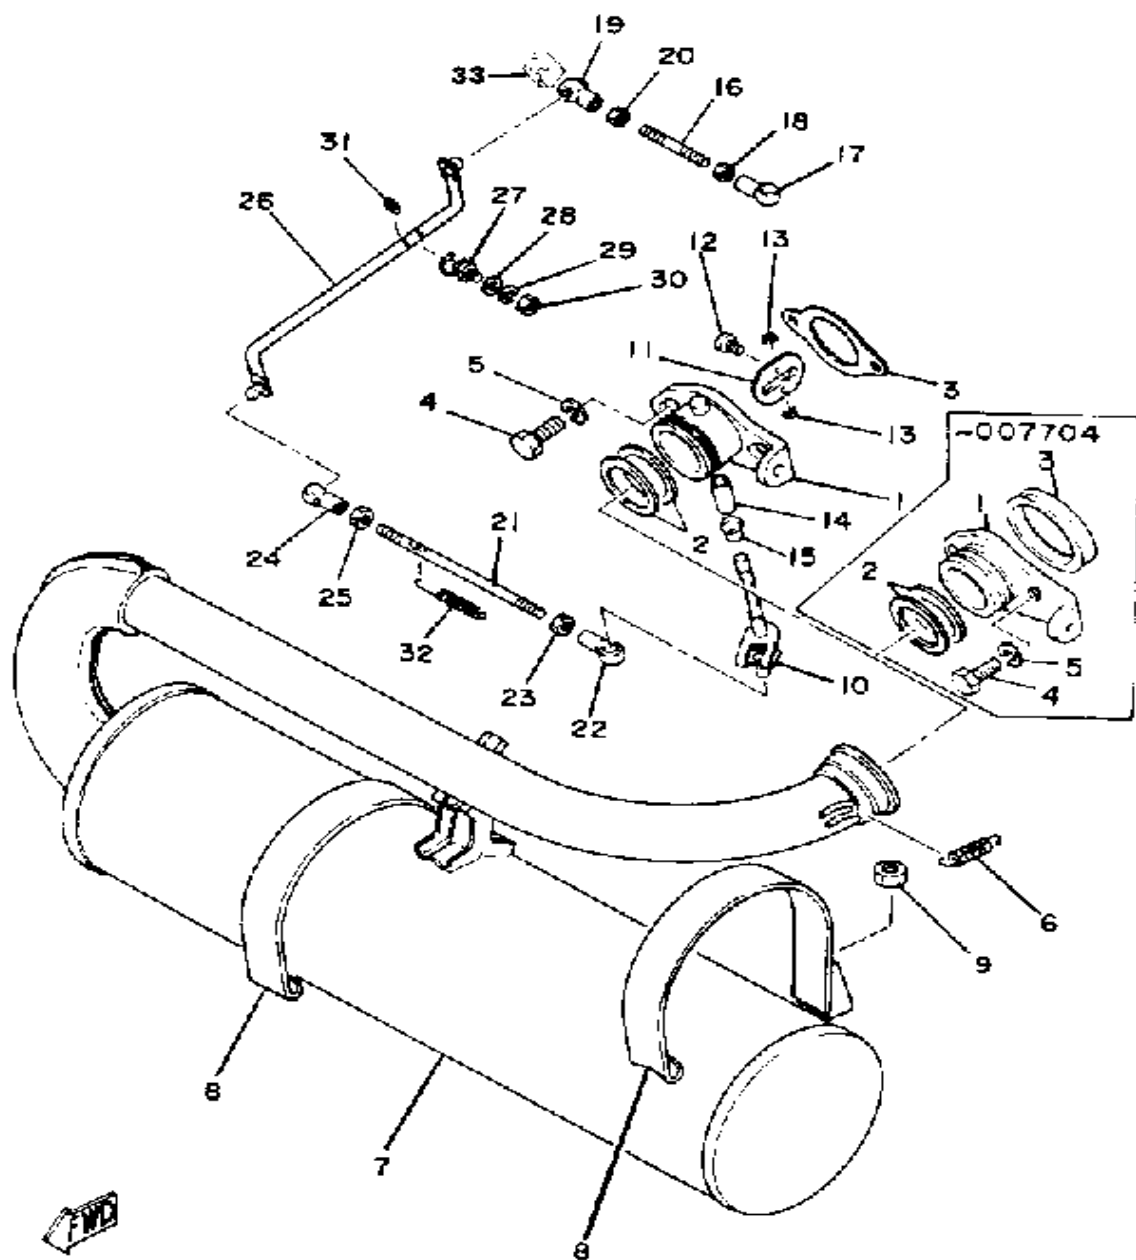

EXHAUST

Ref. No.	Part Number	Description	Qty	Remarks
1	J10-14612-00-00	NUT, RING	1	
	J10-14612-01-00	NUT, RING	1	705~
2	888-14633-00-00	RING	2	
3	8F3-14613-00-00	GASKET, EXST PIPE	1	
	J10-14613-00-00	GASKET, EXST PIPE	1	705~
4	97013-08025-00	BOLT	2	
5	92990-08100-00	WASHER	2	
6	90506-20074-00	SPRING, TENSION	2	
7	99999-01395-00	EXHAUST PIPE ASSEMBLY (J10-14610-00)	1	
	J10-14612-01-00	. NUT, RING	1	
	J24-14610-00-00	. EXHAUST PIPE ASSEMBLY L	1	705~
8	J10-14715-01-00	BAND, MUFFLER	2	
9	95611-08100-00	NUT, U	2	
10	J10-14813-01-00	SHAFT, BUTTERFLY	1	705~
11	99999-01184-00	. VALVE BUTTERFLY0 1	1	705~
	J10-14812-02-00	. VALVE, BUTTERFLY	1	
	J10-14813-01-00	. SHAFT, BUTTERFLY	1	
12	98580-03008-00	SCREW, PAN HEAD	2	
	98580-03008-00	SCREW, PAN HEAD	2	705~
13	99080-05600-00	CIRCLIP	2	705~
14	J10-14815-00-00	GASKET	1	705~
15	J10-14818-00-00	COVER, GASKET	1	705~
16	J10-14836-00-00	ROD	1	705~
17	J10-14833-00-00	JOINT 0 1	1	705~
18	95311-05700-00	NUT	1	705~
19	J10-14864-00-00	JOINT 0 1	1	705~
20	90170-05190-00	NUT, HEXAGON	1	705~
21	J10-14837-00-00	CONNECTOR, ROD	1	705~

CONTINUED ON NEXT FRAME ►