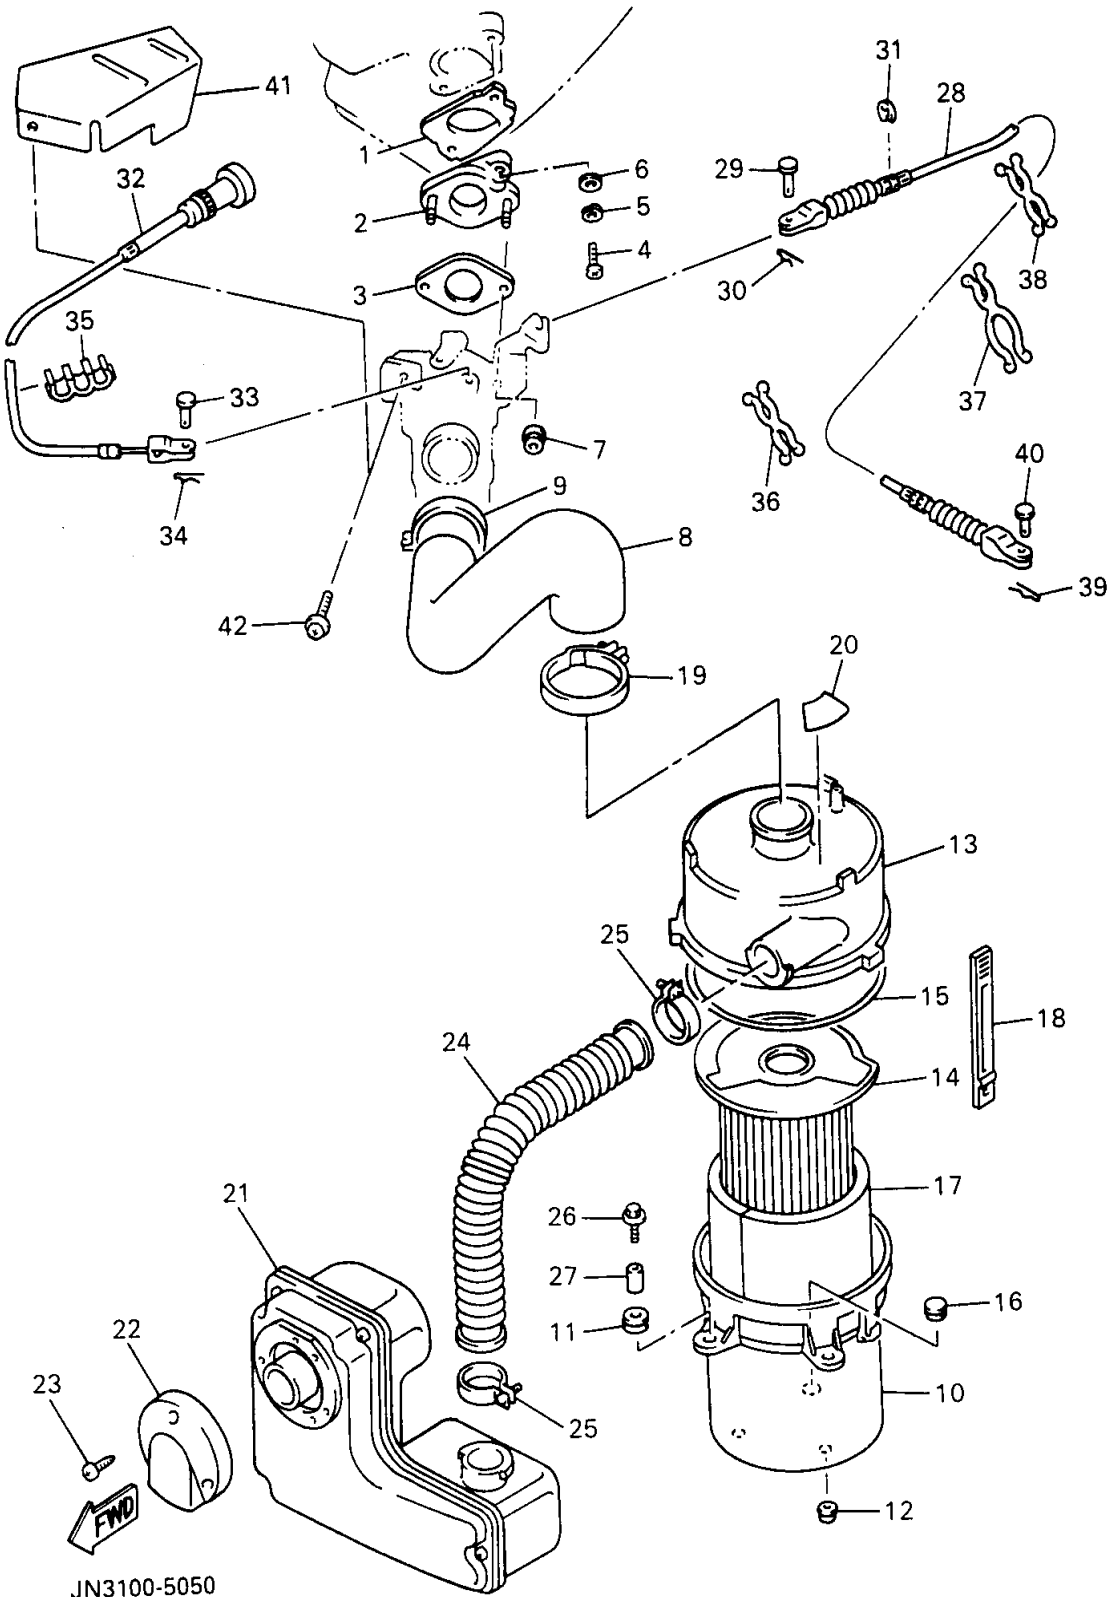

INTAKE

Ref. No.	Part Number	Description	Qty	Remarks
1	J38-13556-01-00	GASKET, MANIFOLD	1	
2	J38-13596-00-00	JOINT, CARBURETOR 2	1	
3	J38-13557-01-00	GASKET	1	
4	98517-06030-00	SCREW, PAN HEAD (98507-06030-00)	2	
5	92907-06100-00	WASHER, SPRING	2	
6	92907-06600-00	WASHER, PLATE	2	
7	95607-06200-00	NUT, SELF U-FLANGE	2	
8	J38-14453-01-00	JOINT, AIR CLEANER 1	1	
9	90460-53239-00	CLAMP, HOSE	1	
10	J10-14411-01-00	CASE, air cleaner 1	1	
11	90480-13238-00	GROMMET	2	
12	90480-14239-00	GROMMET	2	
13	JN3-14412-00-00	CAP, CLEANER CASE 1	1	
14	JF7-14450-01-00	ELEMENT ASSEMBLY, AIR CLEANER	1	
15	JN3-14452-00-00	SEAL	1	
16	90480-14100-00	GROMMET	1	
17	J10-14417-00-00	COVER 1	1	
18	J45-14436-00-00	HOOK	3	
19	90460-43053-00	CLAMP, HOSE	1	
20	JN3-K7761-00-00	LABEL, WARNING 1	1	
21	JN5-1446A-00-00	SURGE TANK ASSEMBLY	1	
22	JN3-14417-00-00	COVER 1	1	
23	97780-50130-00	SCREW, TAPPING	3	
24	JN3-14437-00-00	DUCT	1	
25	90460-33087-00	CLAMP, HOSE	2	
26	90119-06097-00	BOLT, WITH WASHER	2	
27	90387-06026-00	COLLAR	2	

CONTINUED ON NEXT FRAME ►