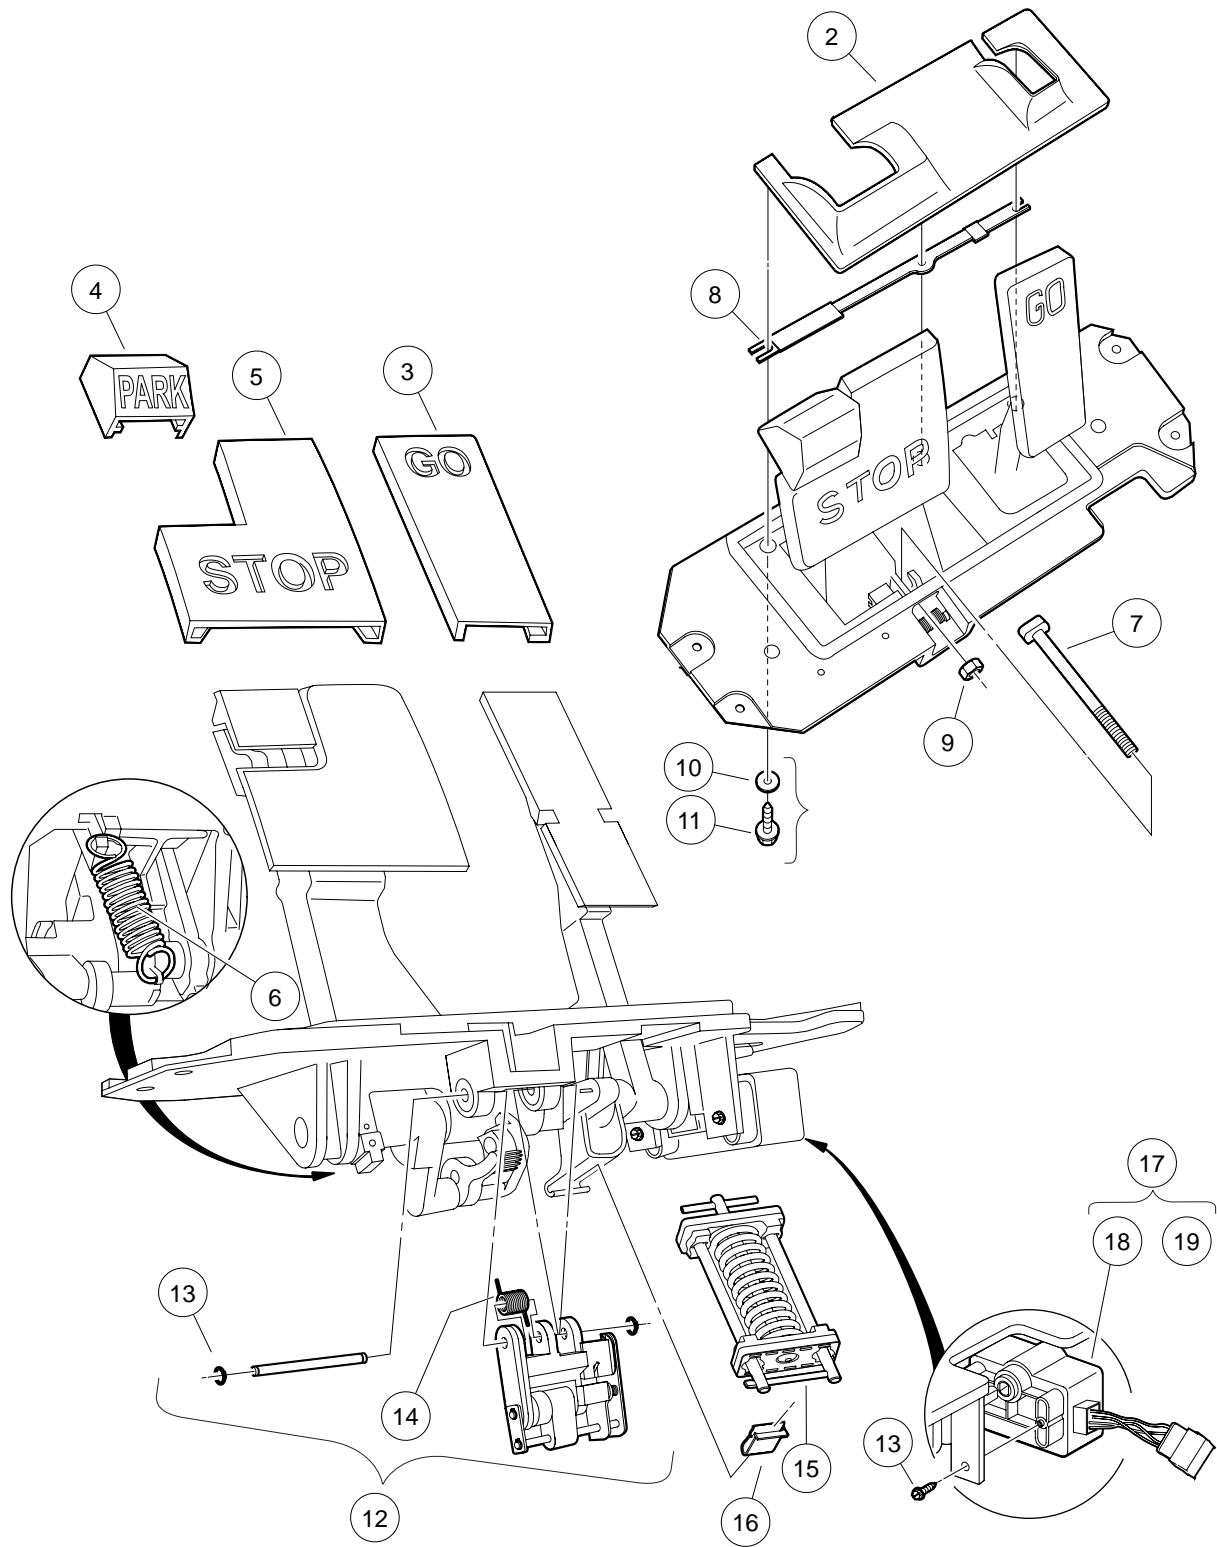

4
G
E

000487-001

PEDAL GROUP COMPONENTS – GASOLINE VEHICLE

ITEM	PART NO.	DESCRIPTION	QTY
		1 2 3 4	
1	102500101	Asm, Pedal Box Gas (includes items 2 through 17)	1
2	102558801	Shield, Debris	1
3	102558901	Pad, Pedal, Accelerator	1
4	102559001	Pad, Pedal, Park	1
5	102559101	Pad, Pedal, Brake	1
6	102559301	Spring, Brake, Return	1
7	102559401	Rod, Brake	1
8	102559601	Shield, Debris, Aux	1
9	102559701	Nut, Brake Rod	1
10	102563001	Washer, Std Fender, #10	3
11	102563101	Screw, Type A, #10	5
12	102587401	Assembly Pawl Lock Headed Pins (includes items 13 and 14)	1
13	102587501	Clip, Push, Pawl	2
14	103344301	Spring, Pawl Return	1
15	102588701	Kit, Pedal Spring	1
16	102588901	Clip, U	1
17	103327701	Kit, Gcor (includes items 18 and 19)	1
18	N/A	GCOR, Prec	1
19	103327801	Instr, Kit Gcor/mcor	1

4
G
E