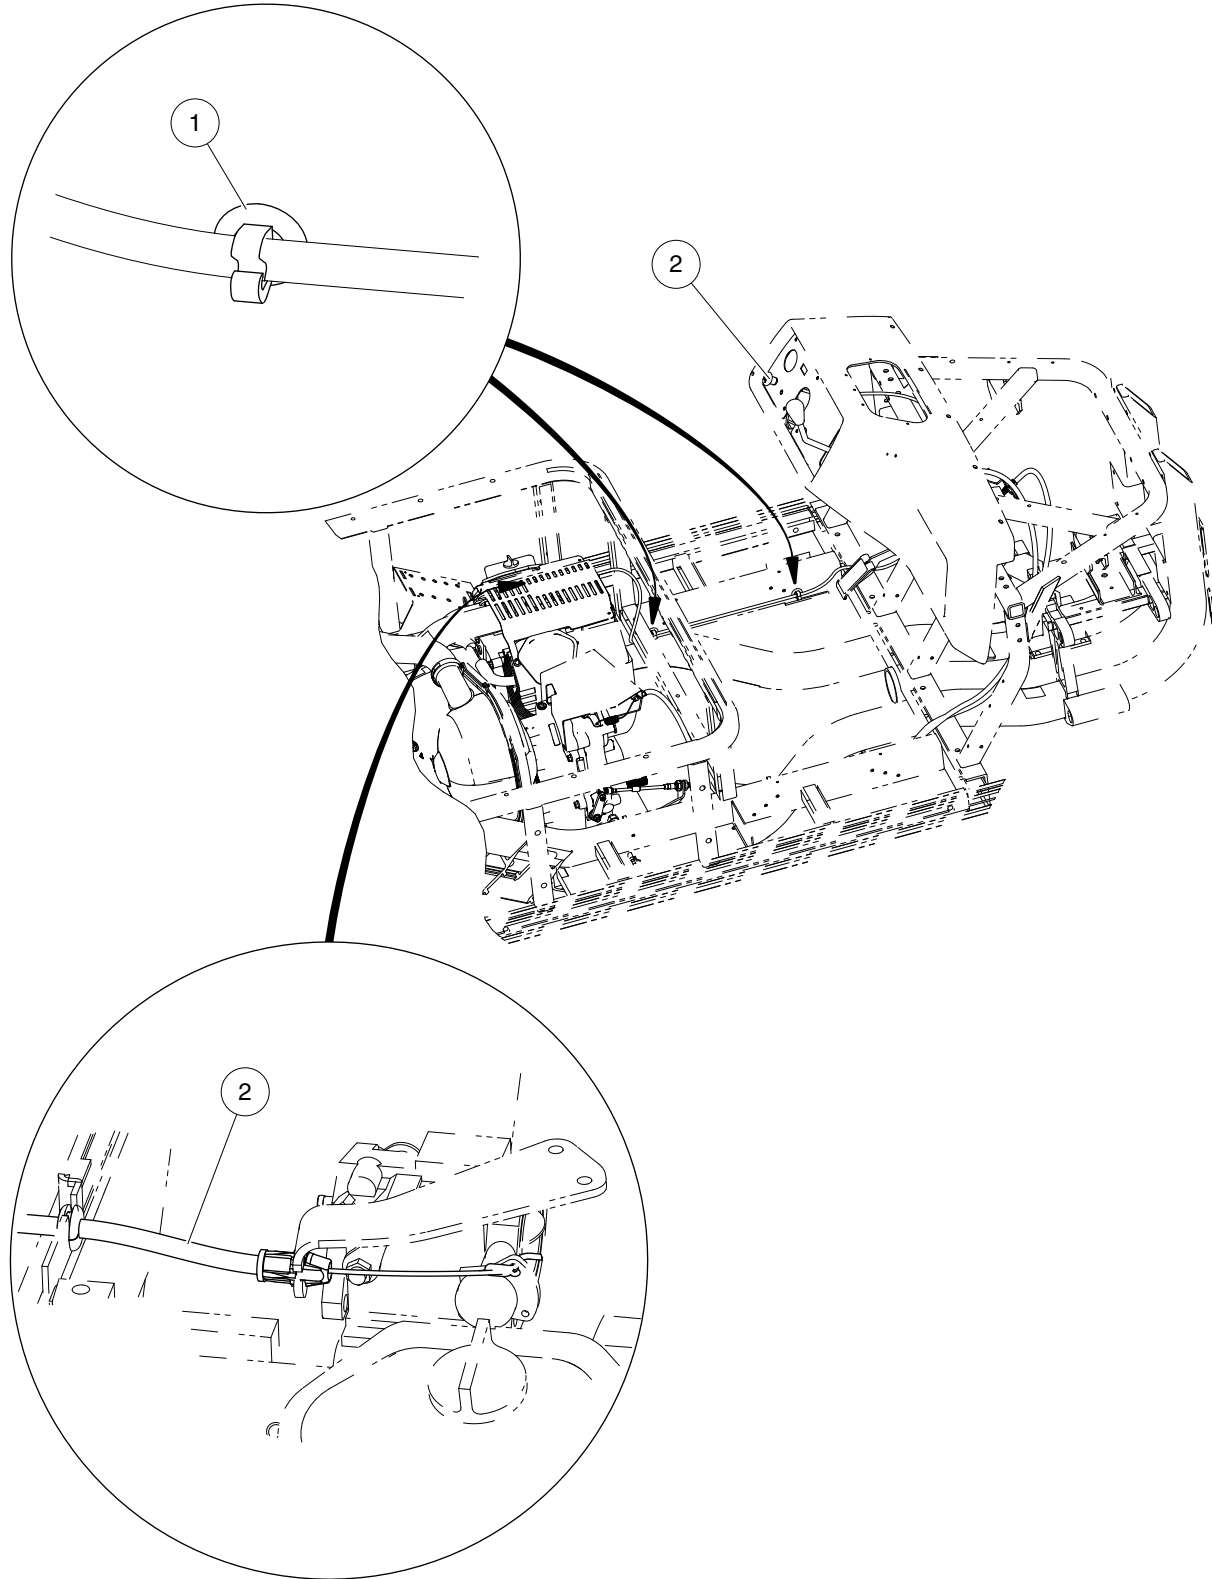

10

G

D

000034-001

CHOKE CABLE, GASOLINE VEHICLES

| ITEM | PART NO. | DESCRIPTION | QTY |
|------|-----------|-----------------------------------|-----|
| 1 | 102475701 | 1 2 3 4 Clip, Brake Line | 2 |
| 2 | 102826101 | Cable, Choke | 1 |

10

G

D