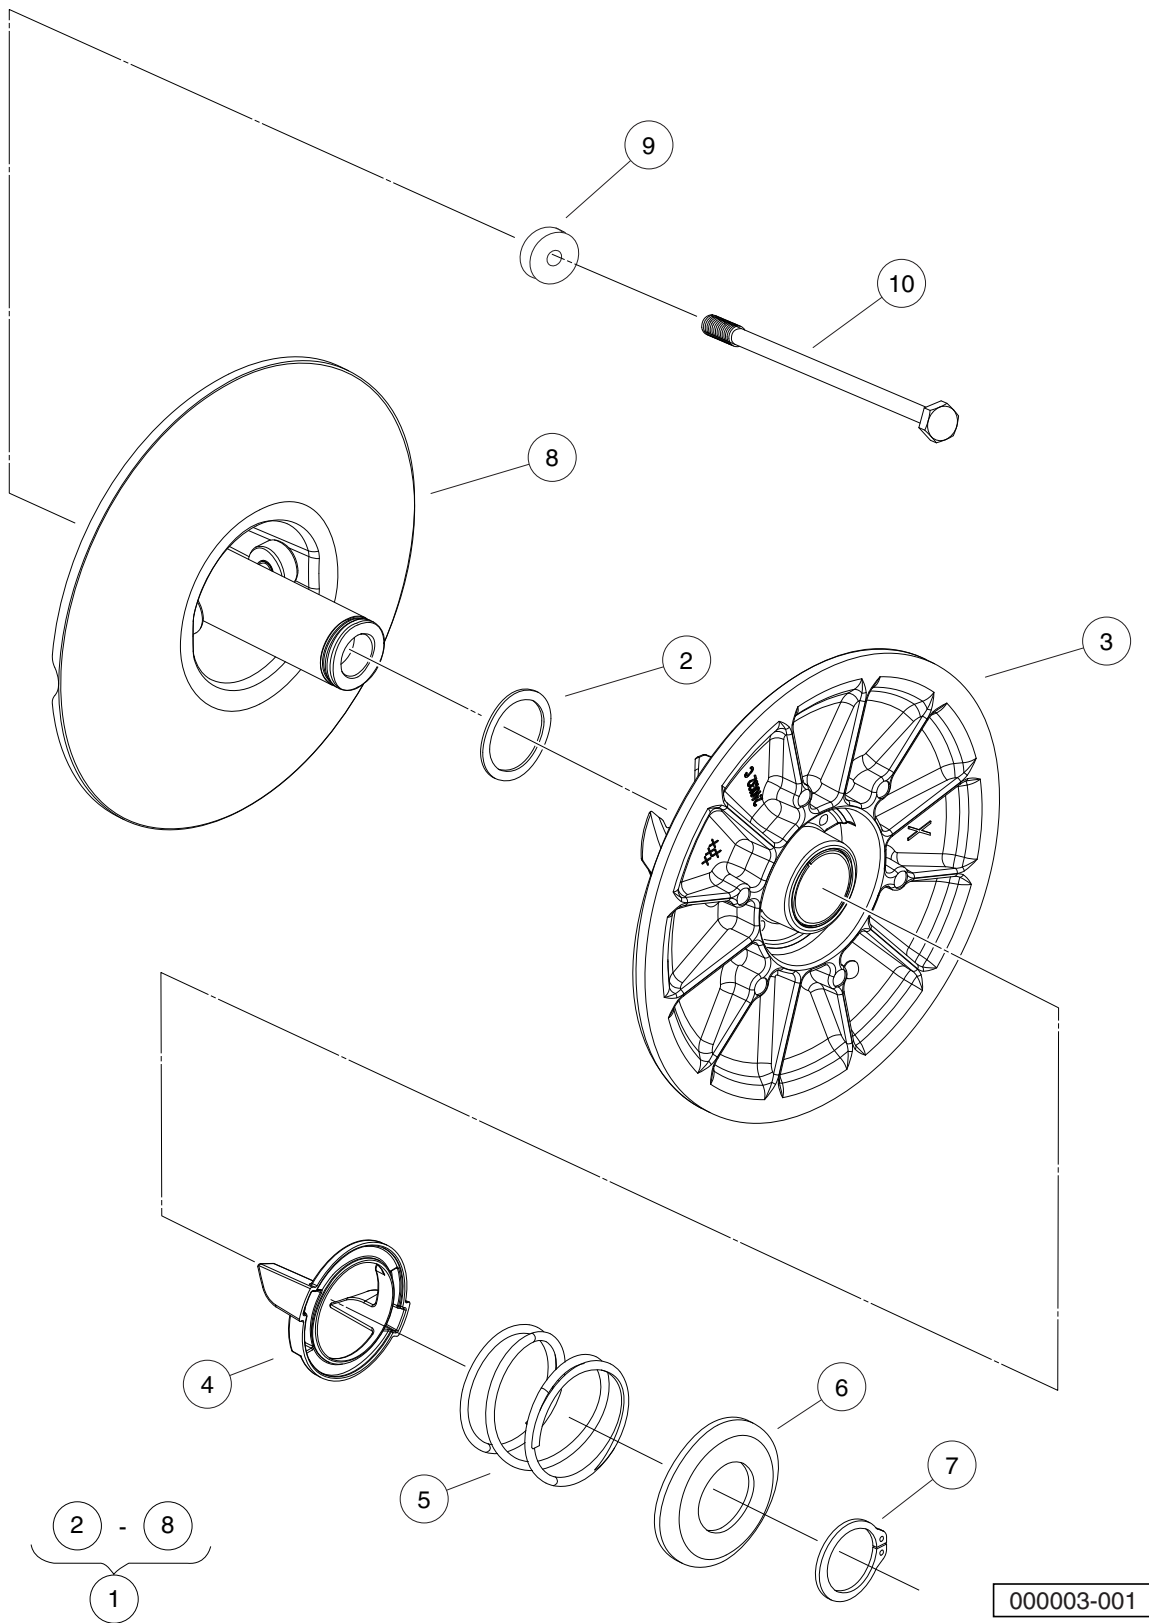

12

G

D

DRIVEN CLUTCH

ITEM	PART NO.	DESCRIPTION	QTY
		1 2 3 4	
1	102369901	CVT, Secondary (includes items 2 through 8)	1
2	102695401	Washer, Thrust, 1.53 X 1.92	1
3	N/A	Sheave, Driven Clutch	1
4	102695601	Retainer, Spring, Inner	1
5	102695701	Spring, Compression, Secondary	1
6	102695801	Retainer, Spring, Outer	1
7	102695901	Ring, Retaining, External	1
8	N/A	Driven Clutch Base Sheave	1
9	102385701	Washer, Stepped	1
10	102490501	Bolt, M10 X 1.5 X 100 Loctite	1