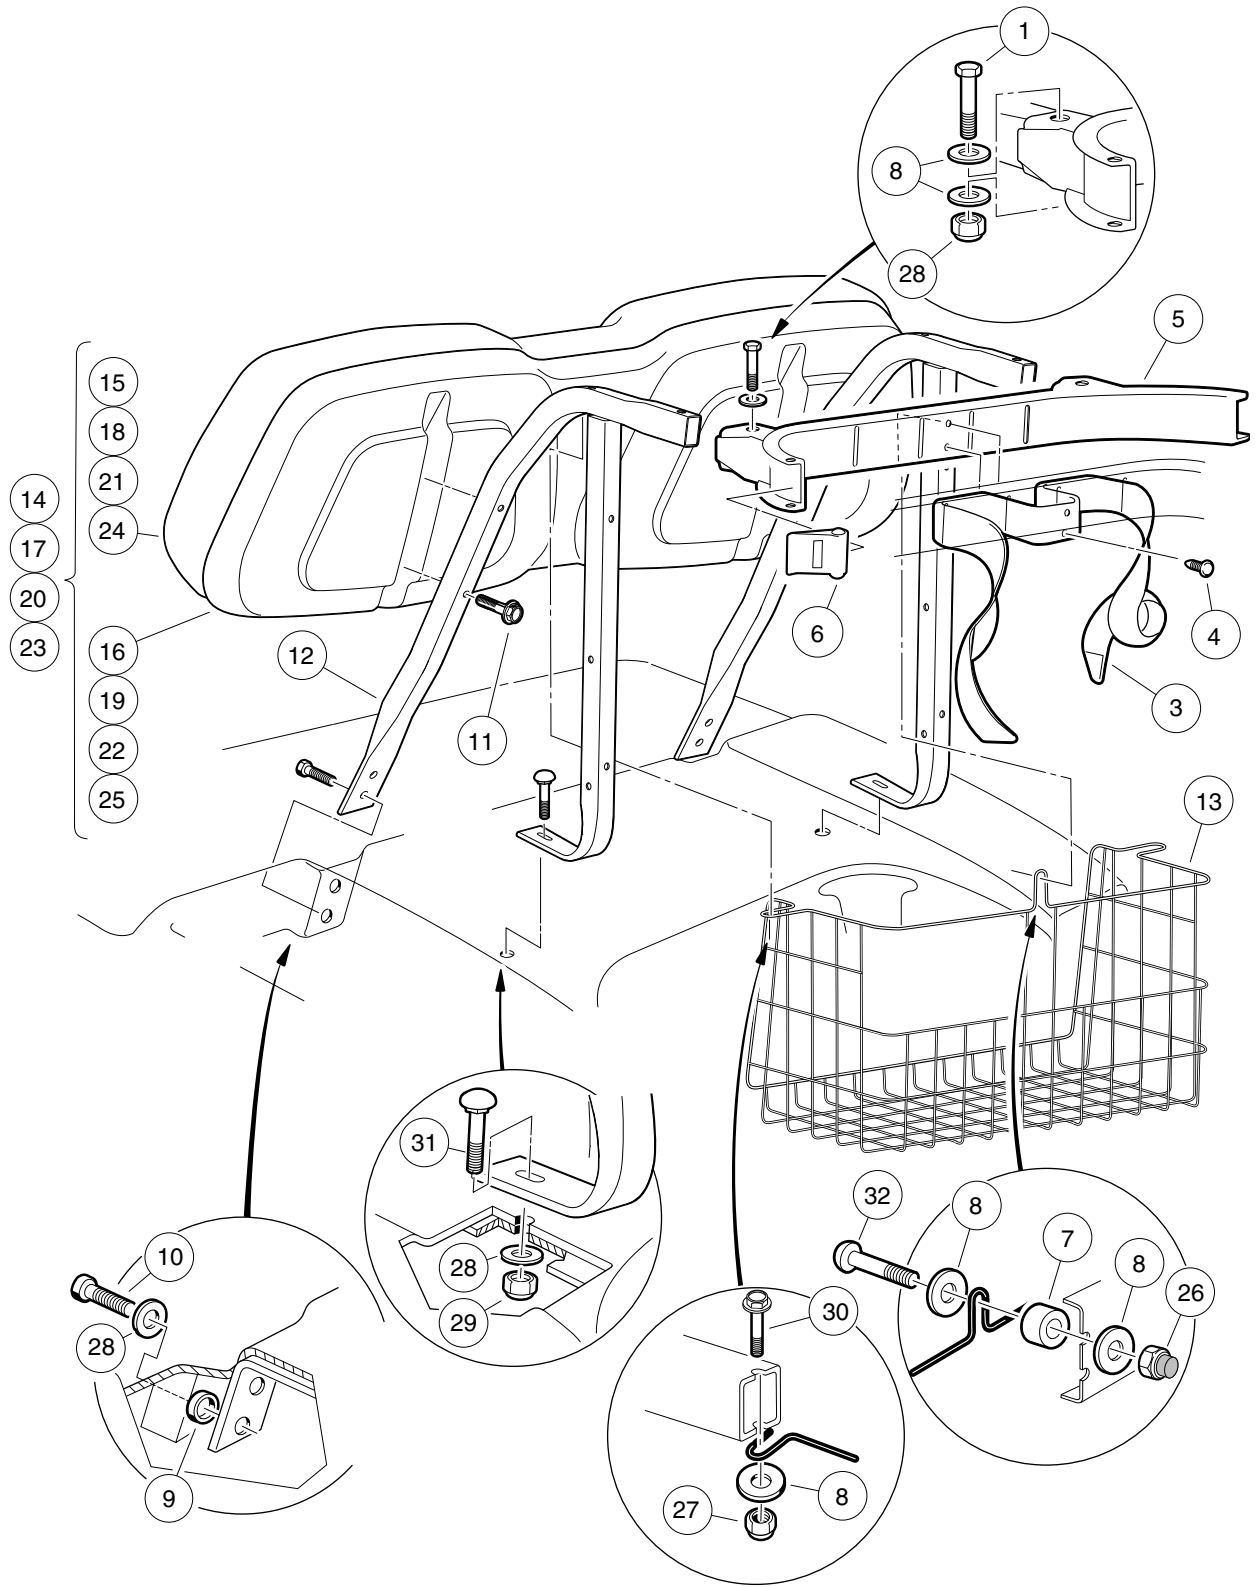

1
G
E

000453-001

SEAT BACK AND BAG HOOP

ITEM	PART NO.	DESCRIPTION	QTY
		1 2 3 4	
1	1010921	Screw, 5/16-18 X 2.50 Hex Cap	2
2	1013935	Bag Hoop W/buckle & Strap Asm (includes items 3 through 6)	1
3	1010413	Bag Strap Assembly	1
4	1010434	Barrel - Plastic	2
5	N/A	Molded Bag Hoop	1
6	1013754	Buckle, Bag Strap	2
7	1014482	Spacer, Nylon	1
8	1015075	Washer, 5/16 Flat Type A	8
9	1017774	Body Spacer	4
10	101910401	Screw, 5/16-18 X 1.25 Thrd Frm	4
11	102076701	Screw, 1/4-20 X 1.75 Hex Sems	4
12	102236601	Support Weldment	2
13	102236703	Sweater Basket, Black	1
14	102238301	Kit, Seat Back, Buff (includes items 15 and 16)	1
15	102060511	Skin Seat Back, Beige	1
16	102237001	Cap - Seat Back	1
17	102238302	Kit, Seat Back, White (includes items 18 and 19)	1
18	102060512	Skin Seat Back, White	1
19	102237001	Cap - Seat Back	1
20	102238304	Kit, Seat Back, Black (includes items 21 and 22)	1
21	102060514	Skin Seat Back, Black	1
22	102237001	Cap - Seat Back	1
23	102238305	Kit, Seat Back, Gray (includes items 24 and 25)	1
24	102060515	Skin Seat Back, Gray	1
25	102237001	Cap - Seat Back	1
26	102242401	Nut - Nylon Insert W/cap	1
27	1028	Nut, 1/4-20 Hex	2
28	1241	Washer, 5/16 Type A Flat	6
29	7473	Locknut, 5/16-18 Nylon Insert	4
30	7479	Screw, 1/4-20 X 1.25 Hex-Head Cap	2
31	7818	Bolt, Carriage, 5/16-18 X 1.5	2
32	8418	Screw, 1/4-20 X 1.50 Phillips Truss-Head	1