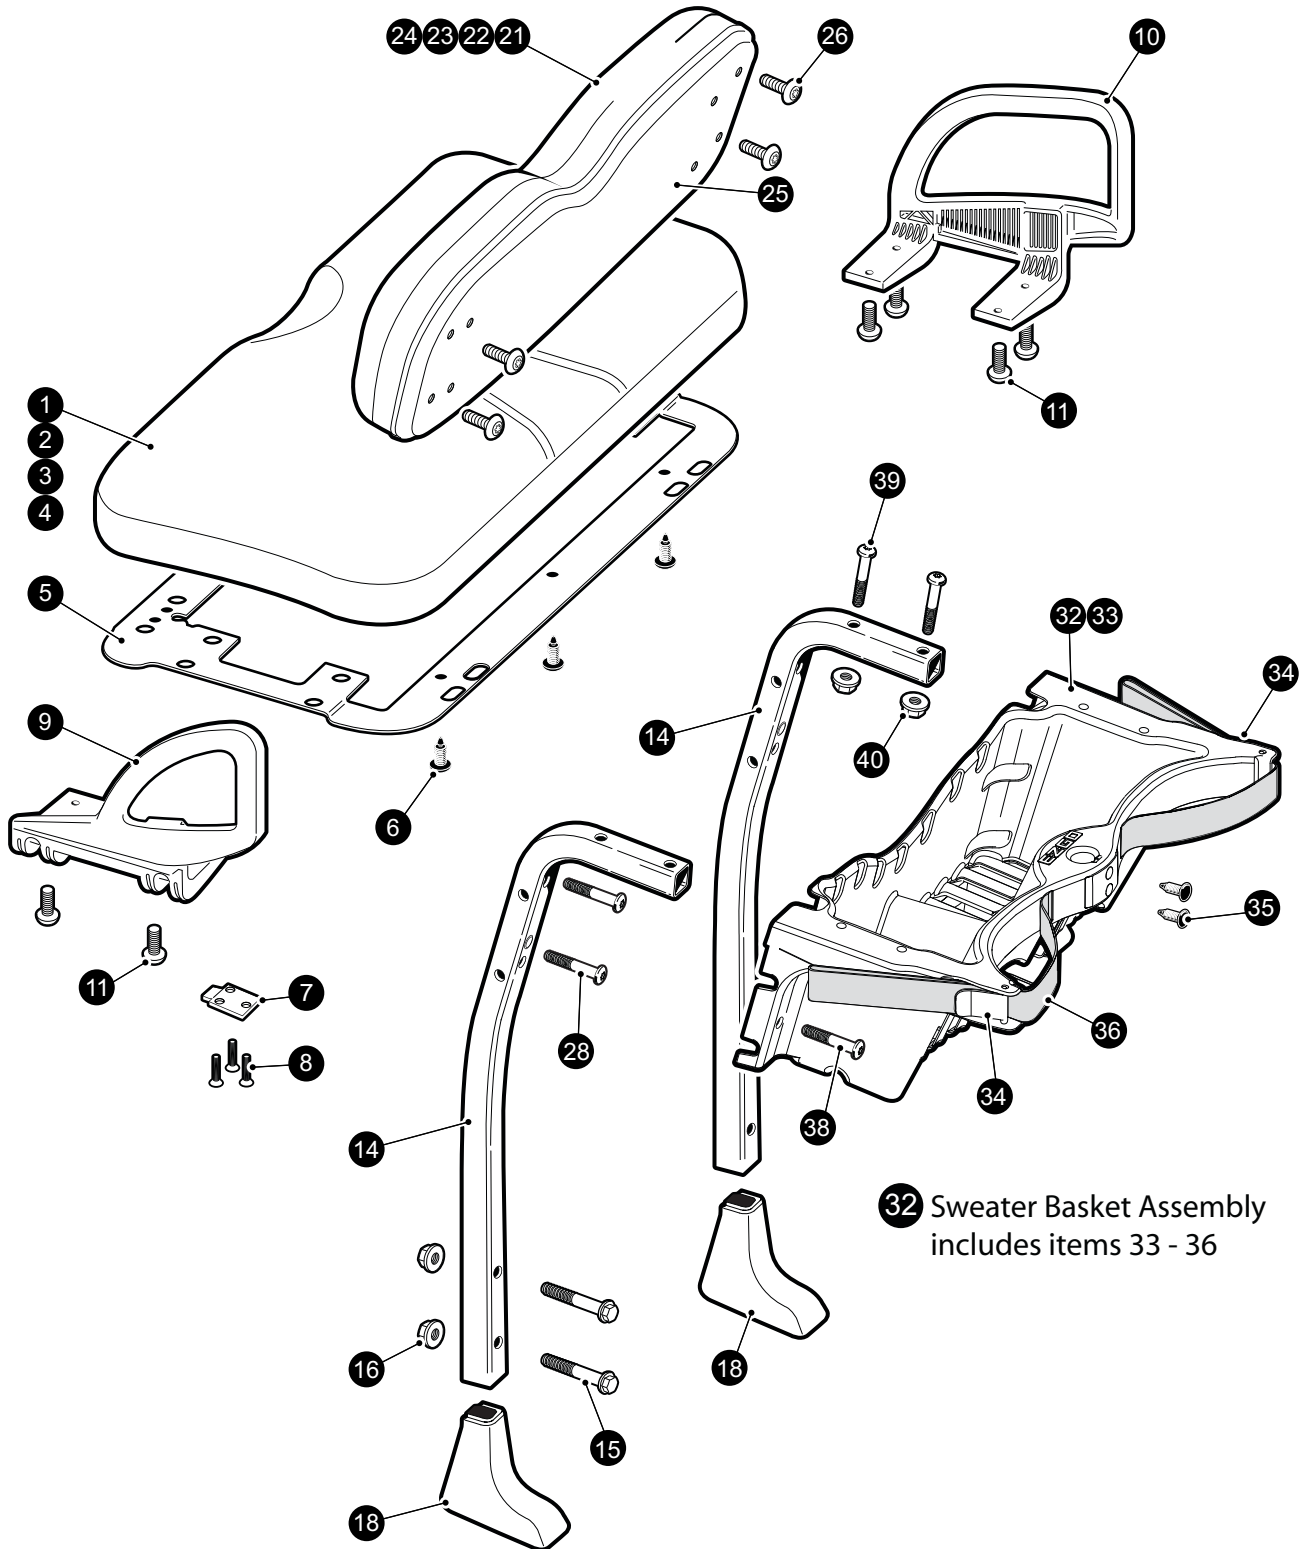

SEATING & BASKET

1 Seat Bottom Assembly includes items 2 - 11

21 Seat Back Assembly includes items 22 - 26

32 Sweater Basket Assembly includes items 33 - 36

SEATING & BASKET

When ordering parts, please specify the model and serial number of the product.

* Indicates a component that is not available as an individual part.

*** Indicates consult Customer Service Department for additional information.

ITEM	PART NO.	1 2 3 4 5	DESCRIPTION	QTY.
1	6XXXXX		SEAT BOTTOM ASSEMBLY (select color below), (includes items 2 - 7) 605551 STONE BEIGE SEAT BOTTOM 608013 OYSTER SEAT BOTTOM	1
2	6XXXXX		SEAT BOTTOM VINYL COVER (select color below) 600221 STONE BEIGE SEAT BOTTOM VINYL COVER 608007 OYSTER SEAT BOTTOM VINYL COVER	1
3	600503		SEAT BOTTOM FOAM.....	1
4	600502		SEAT BOTTOM WOODEN BASE ASSEMBLY.....	1
5	602551		SEAT BOTTOM COVER PLATE	1
6	16816-G2		CHRISTMAS TREE RIVET	4
7	71610-G01		SEAT HINGE	2
8	00720-G08		FLAT HEAD PHILLIPS TAPPING SCREW, #12 - 14 X 1.00	6
9	607532		HIP RESTRAINT, DRIVER SIDE.....	1
10	607653		HIP RESTRAINT, PASSENGER SIDE	1
11	600530		BUTTON HEAD TORX BOLT, M10 - 1.5 X 25.....	8
12				
13				
14	602413		SEAT BACK SUPPORT STRUT.....	2
15	603800		FLANGED HEX HEAD BOLT, M10 - 1.5 X 50	4
16	600525		LOCK NUT, M10 - 1.5	4
17				
18	602112		SEAT BACK SUPPORT STRUT COVER.....	2
19				
20				
21	6XXXXX		SEAT BACK ASSEMBLY (select color below), (includes items 22 -)..... 605548 STONE BEIGE SEAT BACK ASSEMBLY 608012 OYSTER SEAT BACK ASSEMBLY	1
22	6XXXXX		SEAT BACK VINYL COVER (select color below)..... 605537 STONE BEIGE SEAT BACK VINYL COVER 608006 OYSTER SEAT BACK VINYL COVER	1
23	71754-G01		SEAT BACK FOAM	1
24	605550		SEAT BACK WOODEN BASE ASSEMBLY	1