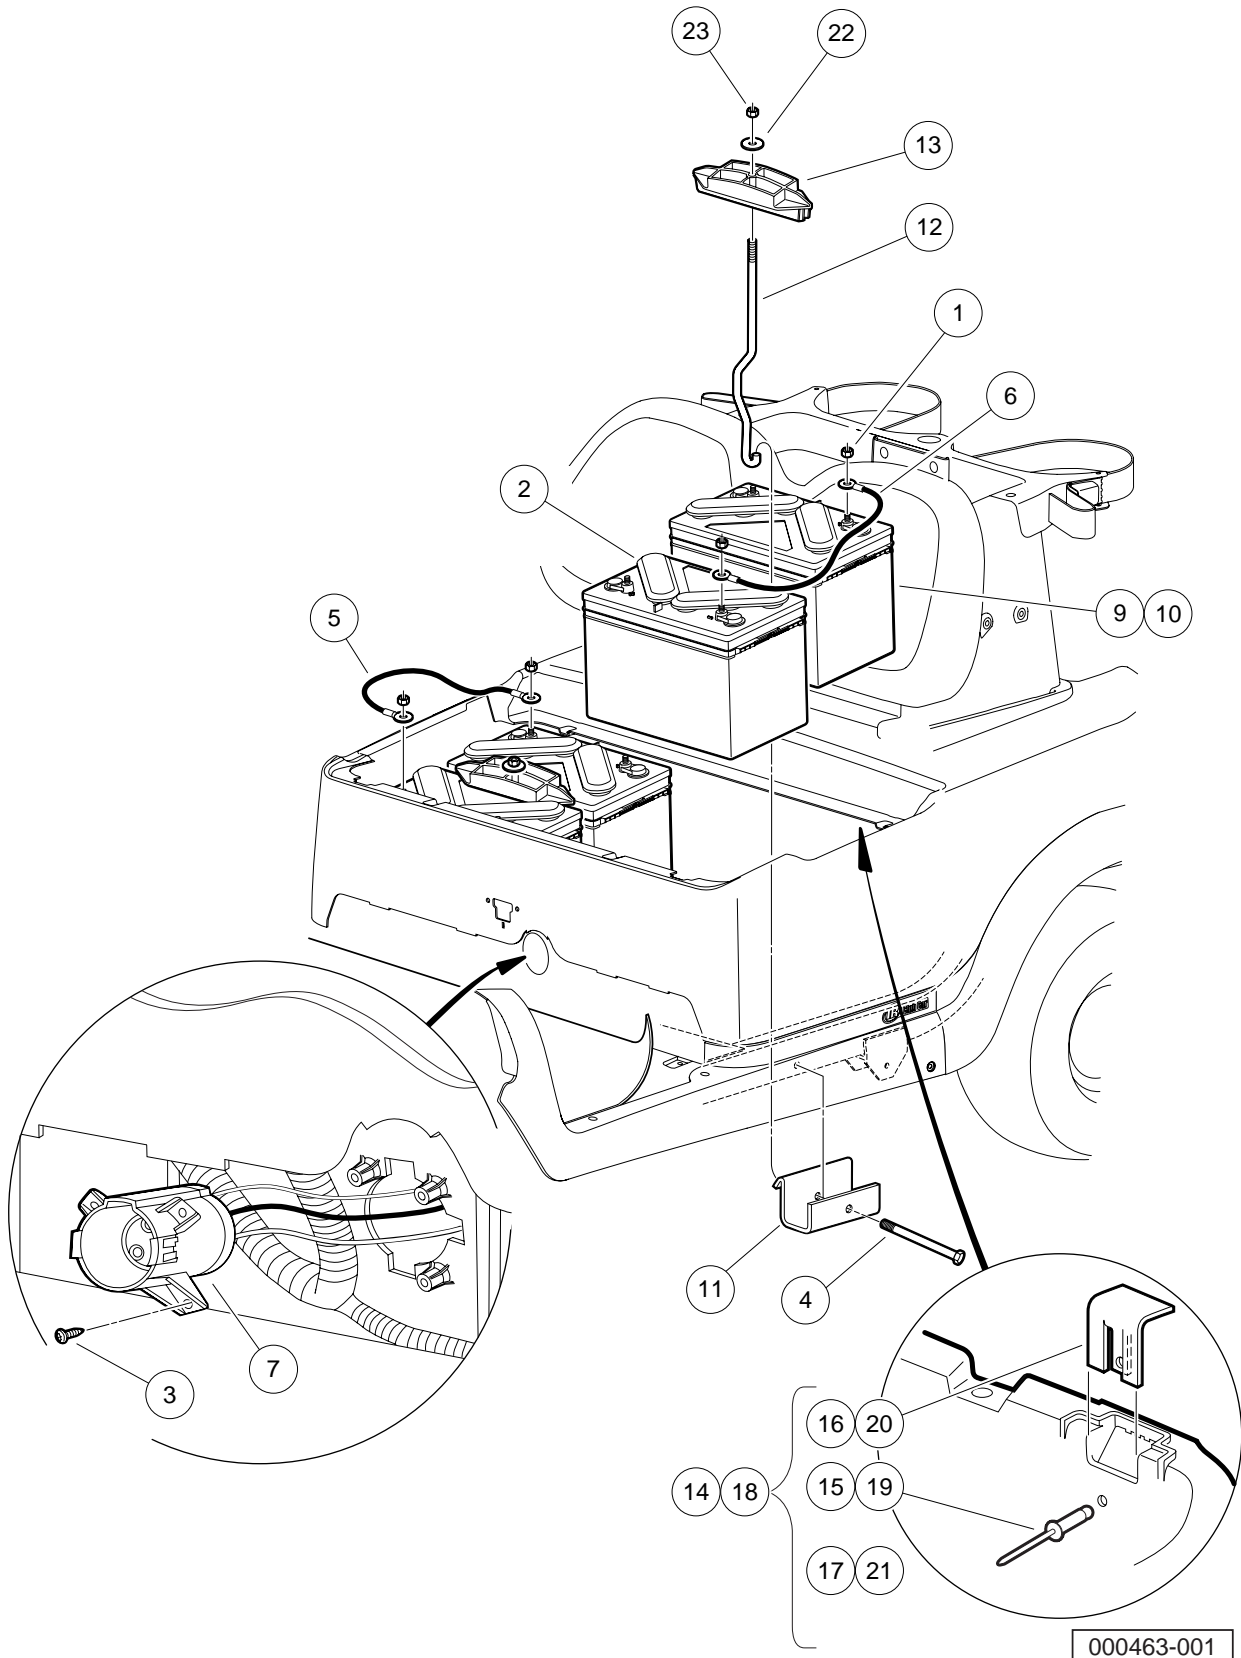

12

E

000463-001

BATTERIES, BUCKET, AND CHARGER RECEPTACLE – IQ SYSTEM, STYLE A

ITEM	PART NO.	DESCRIPTION	QTY
		1 2 3 4	
1	1014304	Nut, 5/16-18 Stainless-Steel Hex	8
2	101831401	Battery Cap 6 Volt	8
3	102293512	Screw-k35 Torx Pan Head Pt	3
4	102298770	M8-1.25x70 Taptite	2
5	102509701	Cable - Ev Passenger Jumper	1
6	102509801	Cable - Ev Rear Jumper	2
7	102510201	Receptacle Asm	1
8	102510601	Bucket-Electric Vehicle (not shown)	1
9	102511301	Battery, Ventmaster 12-Volt (Wet)	4
10	102511302	Battery, Ventmaster 12-Volt (Dry, also known as moist)	4
11	102526401	Support - Battery Clamp	2
12	102526801	Rod - Battery Clamp	2
13	102534001	Clamp - Battery	2
14	102577001	Kit, Bucket Closeout (includes items 15 through 17)	1
15	1013357	Rivet, 5/32 Aluminum Pop	2
16	N/A	Bracket, Bucket Closeout	2
17	N/A	Instr. Bucket Closeout	1
18	102577002	Kit, Bucket Closeout - 10 Sets (includes items 19 through 21)	1
19	1013357	Rivet, 5/32 Aluminum Pop	20
20	N/A	Bracket, Bucket Closeout	20
21	N/A	Instr. Bucket Closeout	1
22	808	Washer, 3/8 Type B Flat	2
23	8754	Locknut, 3/8-16 Hex	2

12

E