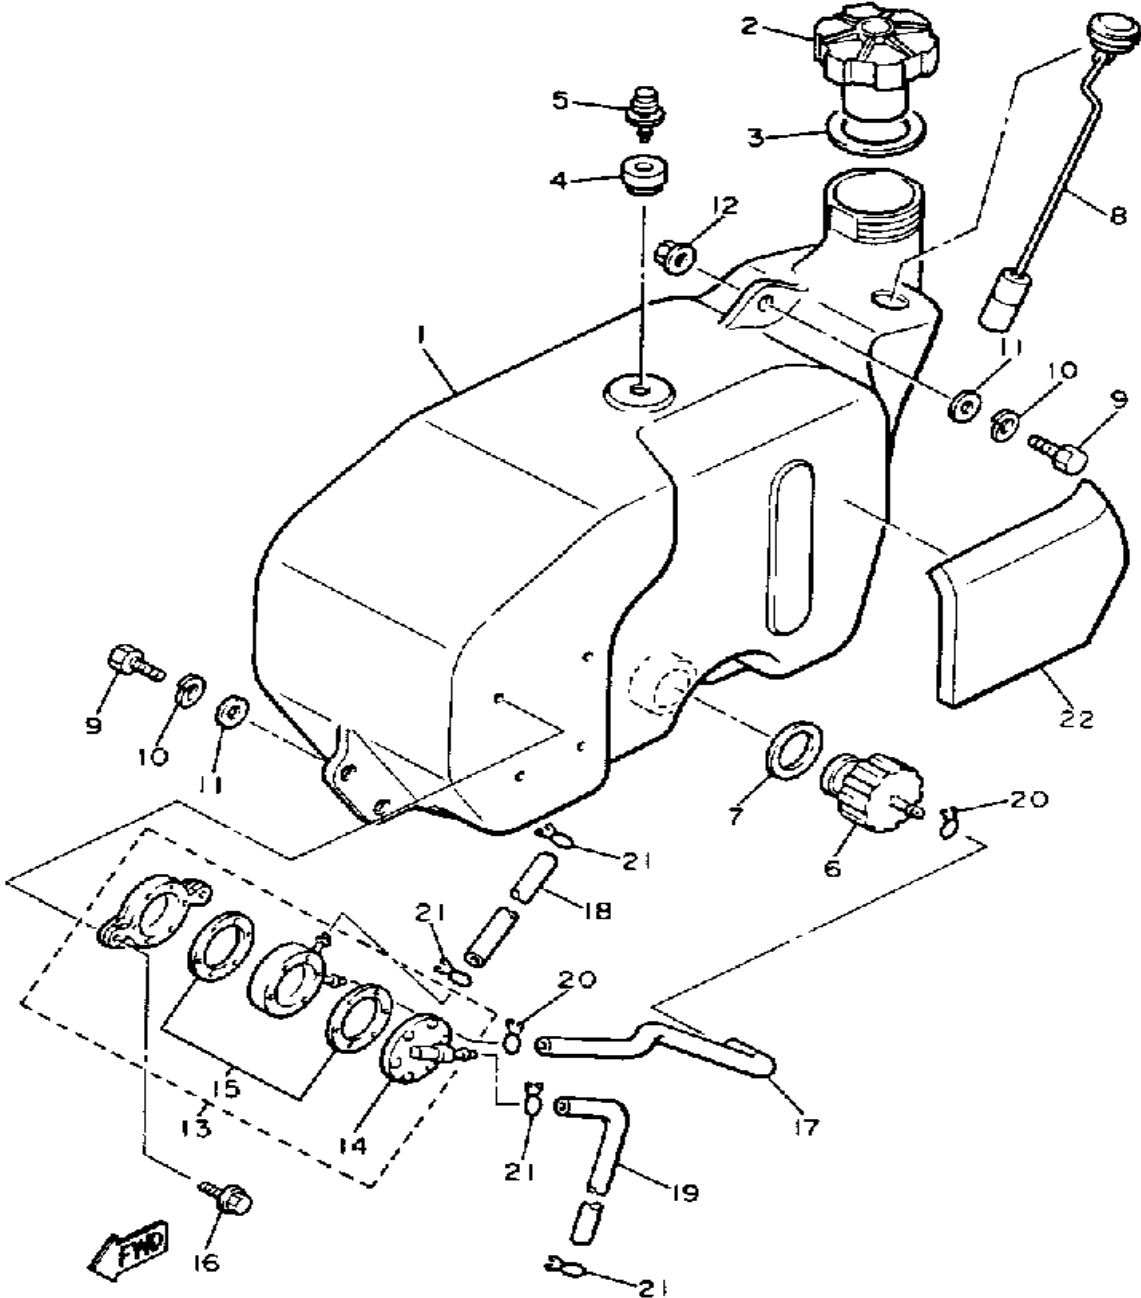

FUEL TANK

Ref. No.	Part Number	Description	Qty	Remarks
1	J55-F4111-00-00	FUEL TANK	1	
2	J24-24620-01-00	BODY CAP ASSEMBLY	1	
3	J10-24612-00-00	GASKET, CAP	1	
4	J10-21773-00-00	GROMMET	1	
5	J24-24460-01-00	RELEASE VALVE ASSEMBLY.	1	
6	8R4-24560-00-00	FILTER ASSEMBLY.	1	
7	8F3-24564-00-00	GASKET	1	
8	J38-85710-02-00	FUEL LEVEL GAUGE ASSEMBLY.	1	
9	97312-08025-00	BOLT (97012-08025)	3	
10	92990-08100-00	WASHER	3	
11	90201-08748-00	WASHER, PLATE	3	
12	95701-08500-00	NUT, FLANGE	1	
13	J38-24410-10-00	FUEL PUMP ASSEMBLY	1	
14	J38-24452-18-00	. COVER, FUEL PUMP	1	
15	38W-W1391-01-00	. FUEL PUMP SEAL SET	1	
16	95811-06016-00	BOLT, FLANGE (95822-06016) .	2	
17	J38-24311-00-00	PIPE, FUEL 1	1	
18	90445-09225-00	HOSE	1	
19	90445-09085-00	HOSE	1	
20	90467-11009-00	CLIP	2	
21	90467-08017-00	CLIP	4	
22	J55-F4129-00-00	COVER, SIDE 1 (J38-24129-00)	1	