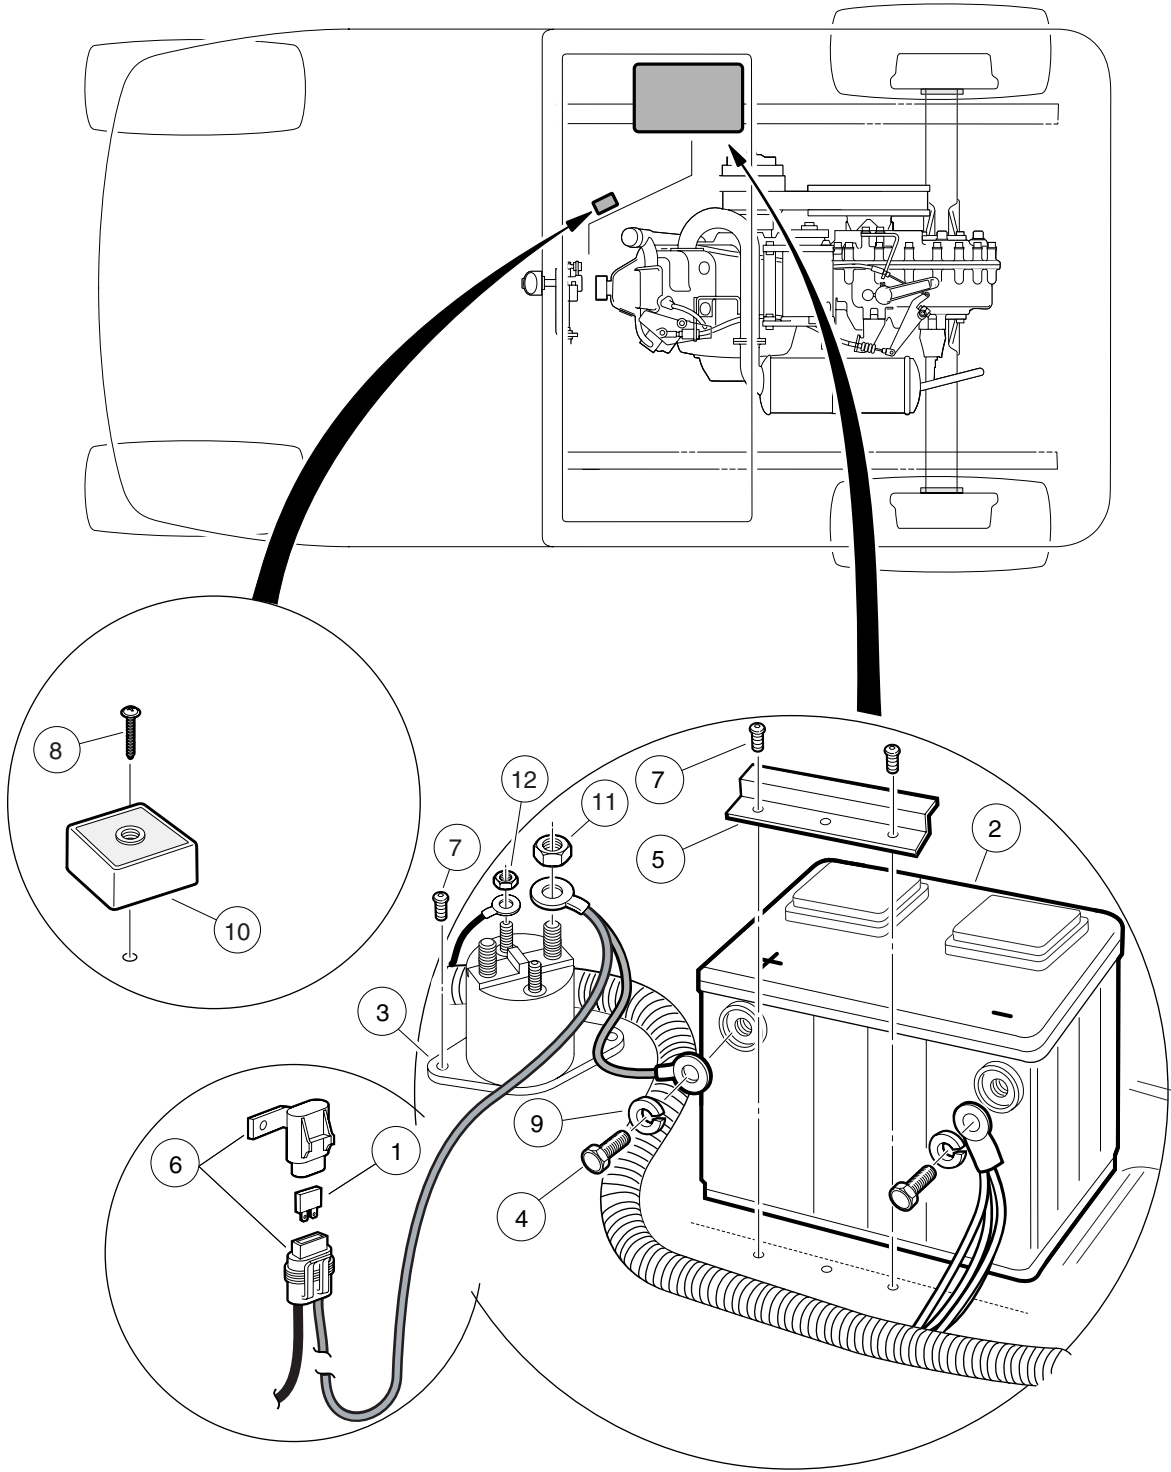

6
G

000479-001

BATTERY – GASOLINE VEHICLE

ITEM	PART NO.	DESCRIPTION	QTY
		1 2 3 4	
1	1012295	Fuse, 10-Amp	1
2	1012328	Battery, 12-Volt	1
3	1013609	Solenoid, 12-Volt	1
4	1014375	Screw, 3/8-16 X 0.50 Stainless Steel Hex-Head	2
5	101898001	Clamp, Battery	1
6	N/A	Cover, Fuse, Sealed, Metri	1
7	102296020	Screw, Torx Pan Hd Pt, M6 X 20	4
8	102296040	Screw, Torx Pan Hd Pt, M6 X 40	1
9	102355301	Lockwasher, 3/8 Stainless Stl	2
10	102803301	Asm, Voltage Regulator, Prec.	1
11	1242	Nut, 5/16-18 Hex	2
12	7893	Nut, #10-32 Hex	2