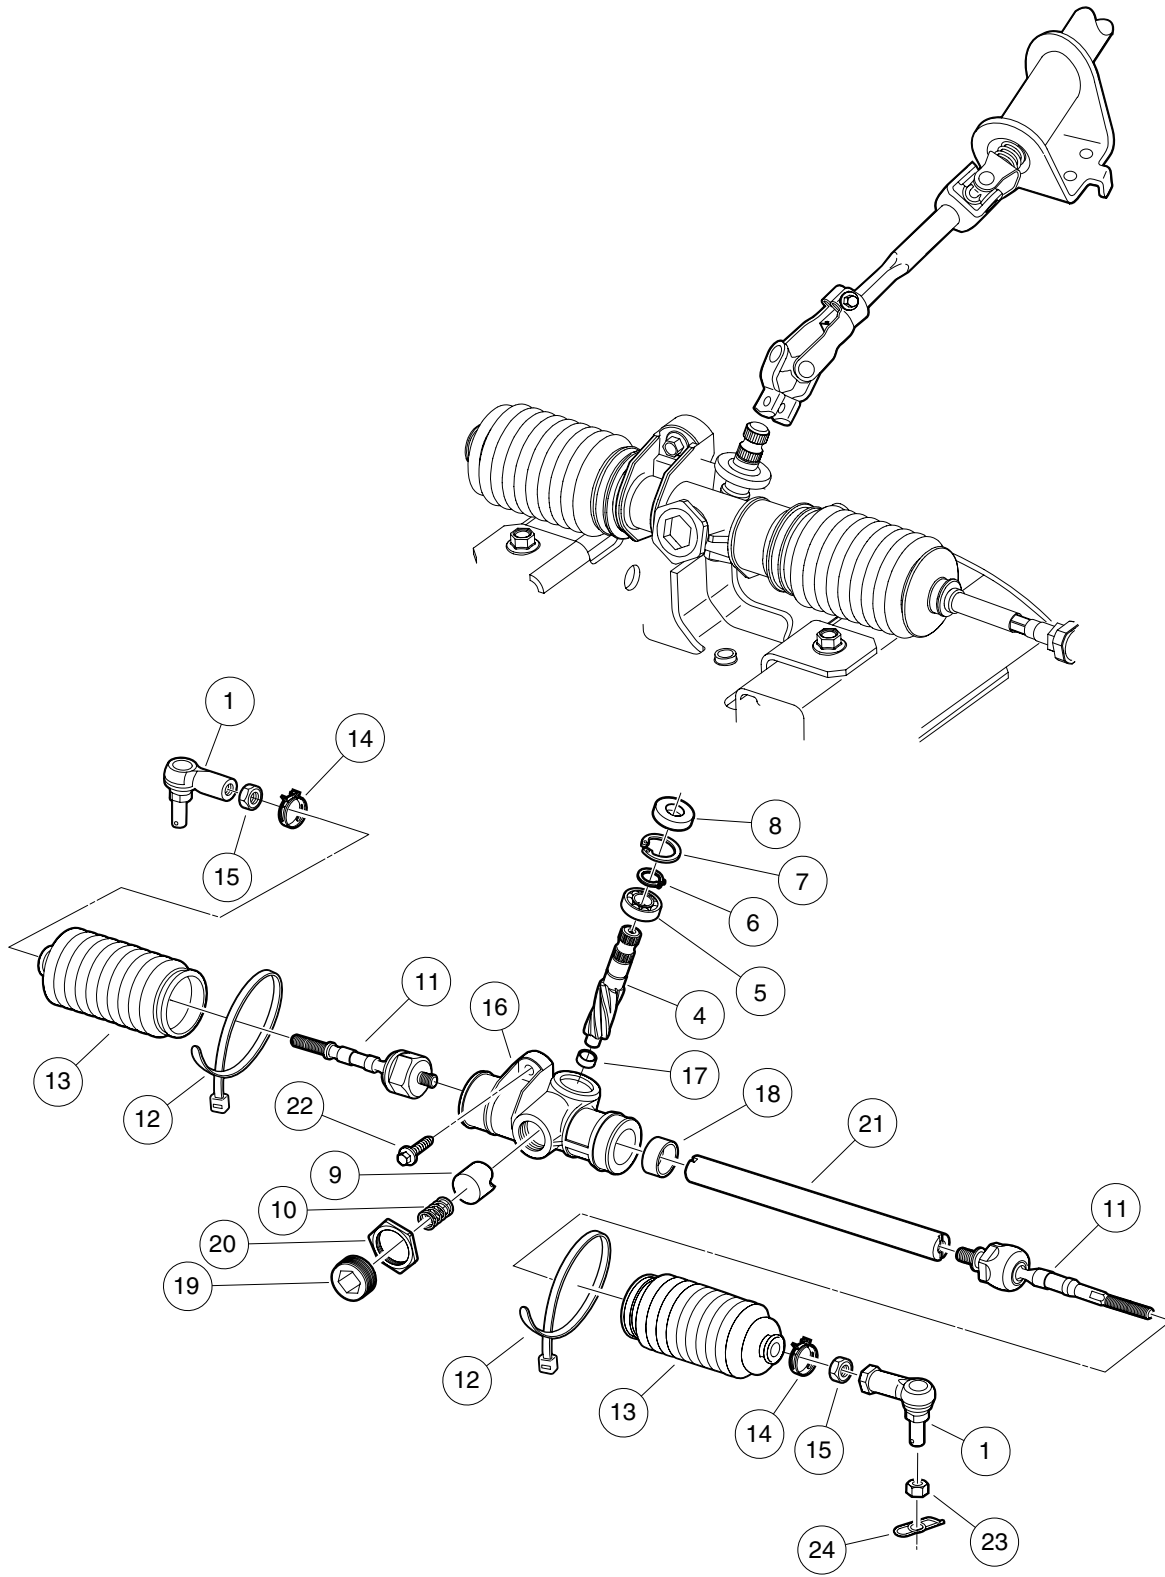

5
G
E

000476-001

STEERING GEAR ASSEMBLY

ITEM	PART NO.	DESCRIPTION	QTY
		1 2 3 4	
1	102022601	End, Tie Rod M12 X 1.25	2
2	102288601	Steering Gear Box Assembly (includes items 3 through 21)	1
3	102564901	Asm, Pinion, Steer Gear, Prec (includes items 4 through 6)	1
4	N/A	Pinion, Steering	1
5	N/A	Bearing, Ball	1
6	N/A	Ring, Retaining	1
7	102565101	Ring, C-type, Stop, Prec	1
8	102565201	Seal, Dust, Steering, Pinion	1
9	102565301	Yoke, Support	1
10	102565401	Spring, Yoke, Prec	1
11	102565701	Assy, Ball Joint, Inner, Prec	2
12	102565801	Wrap, Tie, Steel, Prec	2
13	102565901	Bellows, Steering	2
14	102566001	Clip, Steering, Prec	2
15	102566101	Nut,m12-1.25,jam,steer,prec	2
16	N/A	Housing, Pinion (includes items 17 and 18)	1
17	N/A	Bearing, Needle	1
18	N/A	Bushing, Rack	1
19	N/A	Plug, Yoke	1
20	N/A	Nut, Lock, Rack Screw	1
21	N/A	Rack, Steering	1
22	102289001	Screw, M8X1.25X30, Hex	3
23	102289201	Nut - Hex Locking, M12 X 1.25	2
24	102289301	Rue Ring - 1/2"	2