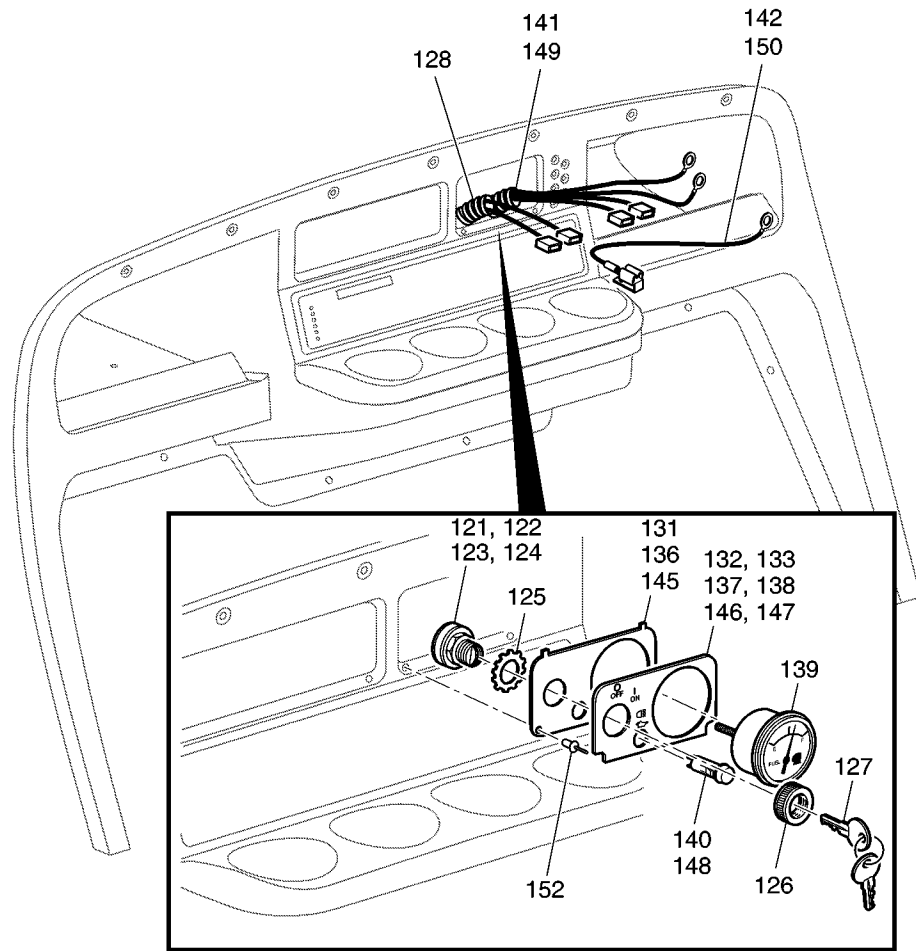

TURN SIGNAL

FUEL GAUGE, LOW OIL PRESSURE LIGHT, AND KEY SWITCH

ELECTRICAL SYSTEM**Gasoline Vehicle**

When ordering parts, please specify the model and serial number of the product.

* Indicates a component that is not available as an individual part.

G** Indicates consult Customer Service Department for additional information.

ITEM	PART NO.	1 2 3 4 5	DESCRIPTION	QTY.
121	17421-G1		IGNITION SWITCH KIT (W/O LIGHTS - STANDARD - WITH HARDWARE)	1
122	17955-G1		IGNITION SWITCH (WITHOUT LIGHTS - NON STANDARD)	1
123	18027-G1		IGNITION SWITCH (WITHOUT LIGHTS - INDIVIDUALLY KEYED)	1
124	33639-G**		IGNITION SWITCH (WITH LIGHTS).....	1
125	00568-G6		LOCK WASHER, 3/4".....	1
126	17137-G1		FACE NUT, 3/4 - 20.....	1
127	17063-G1		IGNITION KEY (SET).....	1
128	73041-G01		WIRE HARNESS (KEY SWITCH).....	1
129				
130				
131	73030-G01		PLATE (IGNITION SWITCH ONLY)	1
132	71145-G01		LABEL (IGNITION SWITCH ONLY) WITHOUT HEADLIGHTS	1
133	71181-G01		LABEL (IGNITION SWITCH ONLY) WITH HEADLIGHTS.....	1
134				
135				
136	73030-G04		PLATE (FUEL GAUGE AND OIL LIGHT).....	1
137	71127-G01		LABEL (OIL LIGHT AND FUEL GAUGE W/O HEADLIGHTS)	1
138	71131-G01		LABEL (OIL LIGHT AND FUEL GAUGE WITH HEADLIGHTS)	1
139	21553-G1		FUEL GAUGE	1
140	23474-G1		INDICATOR LIGHT	1
141	74311-G01		HARNESS (OIL LIGHT/FUEL GAUGE)	1
142	25978-G122		18 GA WIRE (RED, 6" LG).....	1
143				
144				
145	73030-G03		PLATE (LOW FUEL AND OIL LIGHT INDICATOR)	1
146	71125-G01		LABEL (LOW FUEL AND LOW OIL W/O HEADLIGHTS).....	1
147	71183-G01		LABEL (OIL AND FUEL LIGHTS WITH HEADLIGHTS)	1
148	23474-G1		INDICATOR LIGHT	2
149	74309-G01		HARNESS (OIL LIGHT/FUEL LIGHT)	1
150	25978-G74		18 GA WIRE (RED, 6" LG).....	1