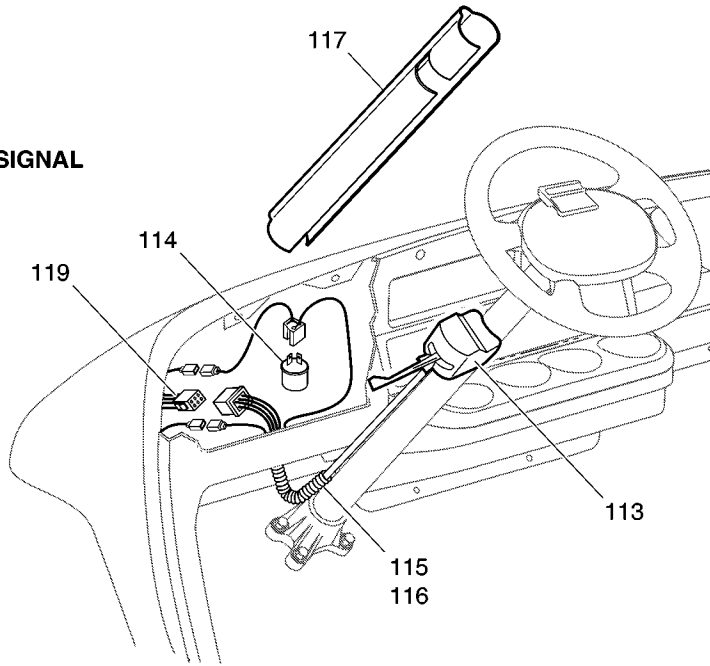

TURN SIGNAL

FUEL GAUGE, LOW OIL PRESSURE LIGHT, AND KEY SWITCH

ELECTRICAL SYSTEM**Gasoline Vehicle**

When ordering parts, please specify the model and serial number of the product.

* Indicates a component that is not available as an individual part.

G** Indicates consult Customer Service Department for additional information.

ITEM	PART NO.	1 2 3 4 5	DESCRIPTION	QTY.
121	17421-G1		IGNITION SWITCH KIT (W/O LIGHTS - STANDARD - WITH HARDWARE)	1
122	17955-G1		IGNITION SWITCH (WITHOUT LIGHTS - NON STANDARD)	1
123	18027-G1		IGNITION SWITCH (WITHOUT LIGHTS - INDIVIDUALLY KEYED)	1
124	33639-G**		IGNITION SWITCH (WITH LIGHTS).....	1
125	00568-G6		LOCK WASHER, 3/4".....	1
126	17137-G1		FACE NUT, 3/4 - 20.....	1
127	17063-G1		IGNITION KEY (SET).....	1
128	73041-G01		WIRE HARNESS (KEY SWITCH).....	1
129				
130				
131	73030-G01		PLATE (IGNITION SWITCH ONLY)	1
132	71145-G01		LABEL (IGNITION SWITCH ONLY) WITHOUT HEADLIGHTS	1
133	71181-G01		LABEL (IGNITION SWITCH ONLY) WITH HEADLIGHTS.....	1
134				
135				
136	73030-G04		PLATE (FUEL GAUGE AND OIL LIGHT).....	1
137	71127-G01		LABEL (OIL LIGHT AND FUEL GAUGE W/O HEADLIGHTS)	1
138	71131-G01		LABEL (OIL LIGHT AND FUEL GAUGE WITH HEADLIGHTS)	1
139	21553-G1		FUEL GAUGE	1
140	23474-G1		INDICATOR LIGHT	1
141	74311-G01		HARNESS (OIL LIGHT/FUEL GAUGE)	1
142	25978-G122		18 GA WIRE (RED, 6" LG).....	1
143				
144				
145	73030-G03		PLATE (LOW FUEL AND OIL LIGHT INDICATOR)	1
146	71125-G01		LABEL (LOW FUEL AND LOW OIL W/O HEADLIGHTS).....	1
147	71183-G01		LABEL (OIL AND FUEL LIGHTS WITH HEADLIGHTS)	1
148	23474-G1		INDICATOR LIGHT	2
149	74309-G01		HARNESS (OIL LIGHT/FUEL LIGHT)	1
150	25978-G74		18 GA WIRE (RED, 6" LG).....	1