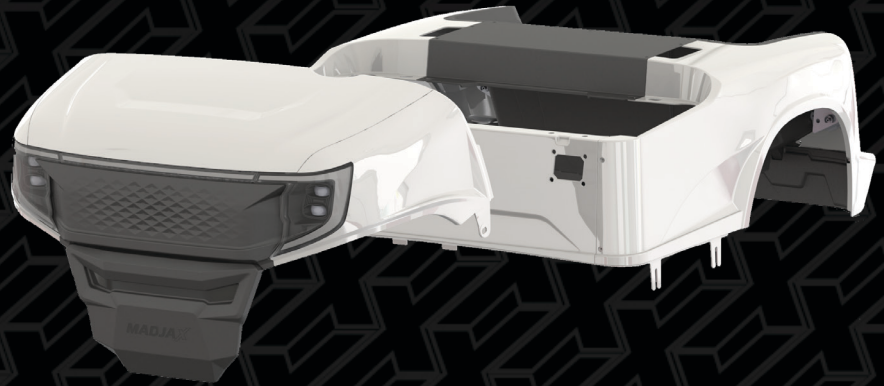

MADJAX APEX

FULL BODY KIT

Includes:

- Front cowl with continuous LUX DRL & black grille
- Rear body with bagwell
- Full LUX Light Kit standard, with added reverse lights

FITMENT

E-Z-GO RXV (2008-Up)

FEATURES

- Premium automotive-inspired, modular, multi-piece unit, available in mold-in color & paint finish
- Compatible with MadJax Genesis series & GTW Mach Series rear seat kits
- Eco-friendly injection-molded body made of durable and 100% recyclable polypropylene plastic
- LED Lux light kit with automotive-style projector lights
- Continuous DRL along entire length of the cowl

COLOR OPTIONS

MOLD-IN

Aqua

Colorado
Slate

Black

White

PAINTED

Deep Sea
Metallic