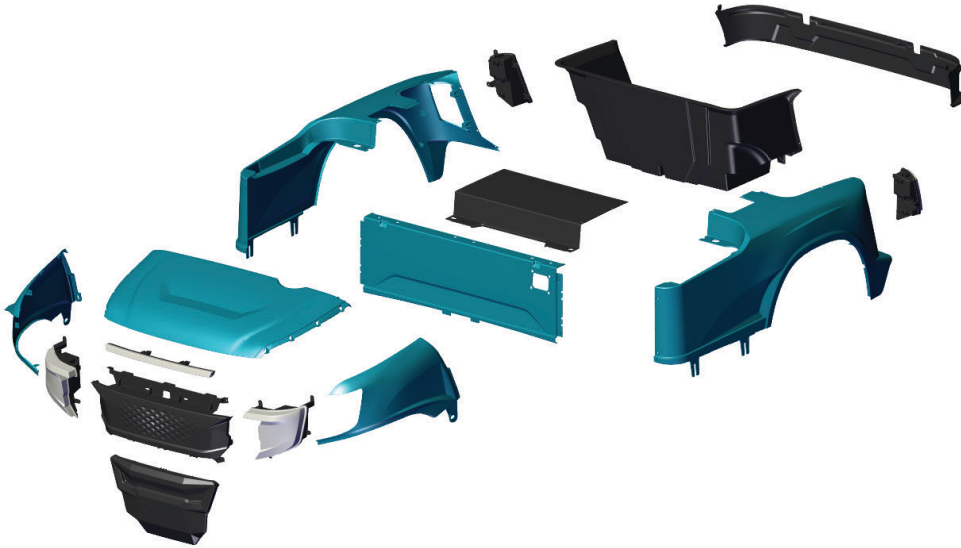

- Premium automotive-inspired, modular, multi-piece unit, available in mold-in color & paint finish
- Compatible with MadJax Genesis series & GTW Mach Series rear seat kits
- Eco-friendly injection-molded body made of durable and 100% recyclable polypropylene plastic
- LED Lux light kit with automotive-style projector lights
- Continuous DRL along entire length of the cowl

Hyper
Gray
Metallic

Carmine
Red
Metallic

Frost
White
Metallic

INSTALLATION

Scan to Access
**INSTALLATION
INSTRUCTIONS**

Scan to Access
**INSTALLATION
VIDEO**

BODY KIT COMPONENTS

HARDWARE KIT CONTENTS